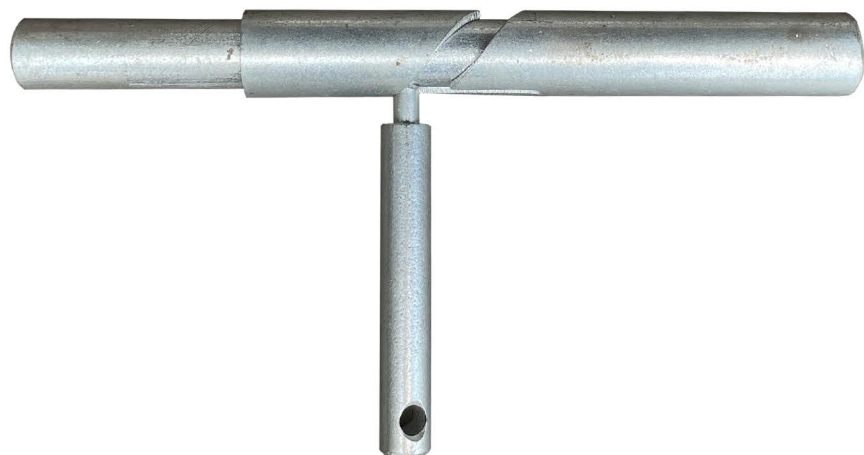

SMART CATTLE EQUIPMENT !

**Slam Latch** Model SL01**HDG**

- Self locking slam latch
- Open with light rotating
- Close with light slam
- Suitable for all kinds and all modes of cattle crush / squeeze crush.