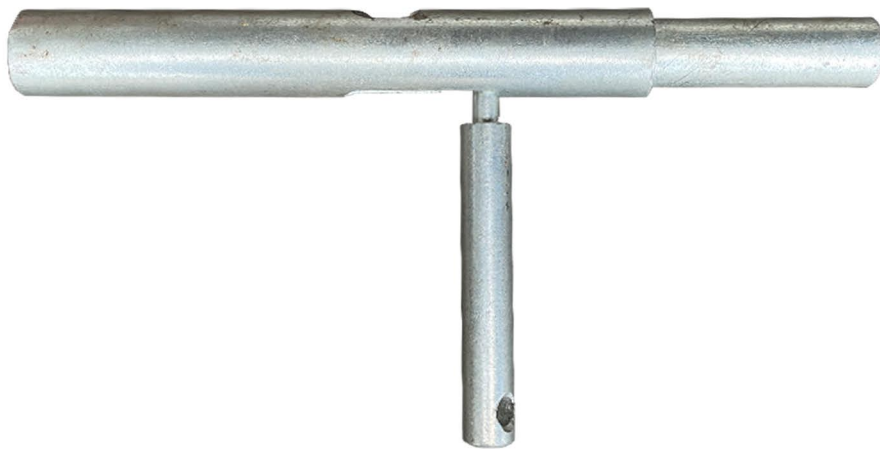

SMART CATTLE EQUIPMENT !

**Slam Latch** Model SL01**HDG**

- Self locking slam latch
- Open with light rotating
- Close with light slam
- Suitable for all kinds and all modes of cattle crush / squeeze crush.