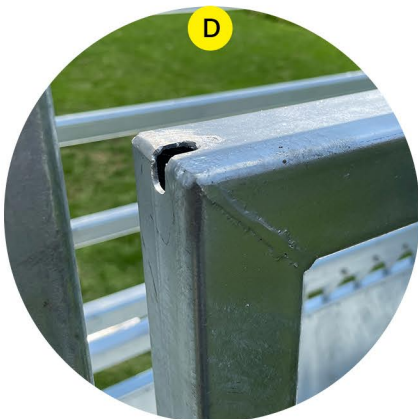

SMART CATTLE EQUIPMENT !

Easy Vet Cattle Crush

Model CZ003

HDG

Features:

3152mm (L)
 1850mm (W)
 720mm (IW)
 2200mm (H)
 Weight: 550kg

- Heavy duty headbail and rear headbail opener (Square tube)
- Both-sides operated slide gate
- Reliable ratchet headbail locking mechanism
- Walk-through vet section
- Fully sheeted bottom side door on all gates to eliminate chance of leg injury
- Self-locking slam latch on all gates
- Headbail locking system to keep cattle restrained
- Hardened steel quadrant ratchet plate for headbail
- Weigh bar mounting plates to suit Tru-Test & Gallagher load bar ranges
- Vet Gate is available

SMART CATTLE EQUIPMENT !

Headbail

Slide Entry Gate

SMART CATTLE EQUIPMENT !

Side Gate - Right Hand Side

Side Gate - Left Hand Side

SMART CATTLE EQUIPMENT !

SMART CATTLE EQUIPMENT !

SMART CATTLE EQUIPMENT !

SMART CATTLE EQUIPMENT !

Headbail Control Lever

Feature:

Front open/close headbail operation.

Rear open/close is available.

Entry Gate Open and Close

Feature:

Entry gate can be opened and closed at both side.

Steel Floor

Feature:

Anti-slip: additional square tube

Optional

CHAZ

ORDER NOW!

CONTACT US