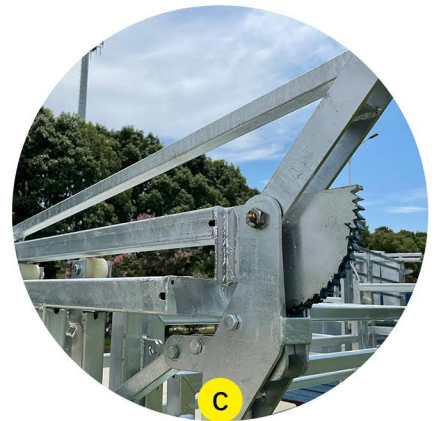

SMART CATTLE EQUIPMENT !

Easy Vet Cattle Crush

Model CZ003

HDG

Features:

3152mm (L)
 1850mm (W)
 720mm (IW)
 2200mm (H)
 Weight: 550kg

- Heavy duty headbail and rear headbail opener (Square tube)
- Both-sides operated slide gate
- Reliable ratchet headbail locking mechanism
- Walk-through vet section
- Fully sheeted bottom side door on all gates to eliminate chance of leg injury
- Self-locking slam latch on all gates
- Headbail locking system to keep cattle restrained
- Hardened steel quadrant ratchet plate for headbail
- Weigh bar mounting plates to suit Tru-Test & Gallagher load bar ranges
- Vet Gate is available

SMART CATTLE EQUIPMENT !

Headbail

Slide Entry Gate

SMART CATTLE EQUIPMENT !

Side Gate - Right Hand Side

Side Gate - Left Hand Side

SMART CATTLE EQUIPMENT !

SMART CATTLE EQUIPMENT !

SMART CATTLE EQUIPMENT !

SMART CATTLE EQUIPMENT !

Headbail Control Lever

Feature:

Front open/close headbail operation.

Rear open/close is available.

Entry Gate Open and Close

Feature: