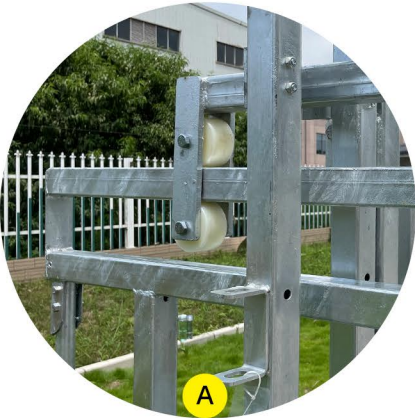

SMART CATTLE EQUIPMENT !

Easy Vet Cattle Crush

Model CZ003

HDG

Features:

3152mm (L)
 1850mm (W)
 720mm (IW)
 2200mm (H)
 Weight: 550kg

- Heavy duty headbail and rear headbail opener (Square tube)
- Both-sides operated slide gate
- Reliable ratchet headbail locking mechanism
- Walk-through vet section
- Fully sheeted bottom side door on all gates to eliminate chance of leg injury
- Self-locking slam latch on all gates
- Headbail locking system to keep cattle restrained
- Hardened steel quadrant ratchet plate for headbail
- Weigh bar mounting plates to suit Tru-Test & Gallagher load bar ranges
- Vet Gate is available

SMART CATTLE EQUIPMENT !

Headbail

Slide Entry Gate

SMART CATTLE EQUIPMENT !

Side Gate - Right Hand Side

Side Gate - Left Hand Side

SMART CATTLE EQUIPMENT !

SMART CATTLE EQUIPMENT !

SMART CATTLE EQUIPMENT !

SMART CATTLE EQUIPMENT !

Headbail Control Lever

Feature:

Front open/close headbail operation.

Rear open/close is available.

Entry Gate Open and Close

Feature:

Entry gate can be opened and closed at both side.

Steel Floor

Feature:

Anti-slip: additional square tube

Optional

CHAZ

ORDER NOW!

CONTACT US