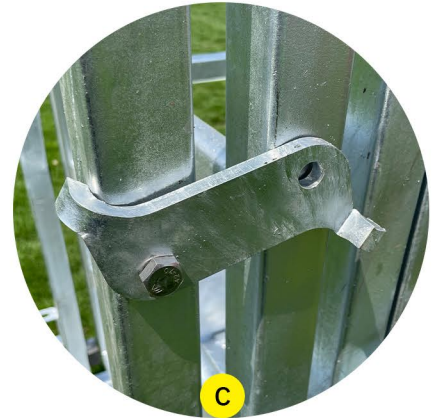

### Side Gate - Left Hand Side

**SMART CATTLE EQUIPMENT !**

Entry Gate Control Bar (Offside)

Entry Gate Control Bar (Nearside)

Ratchet Lock

Anti-backing Bar

Entry Gate (Slide Gate)

Headbail Control Lever (Upward Lifting Handle)

Self-locking Slam Latch

Side Gate

Manual Headbail

Vet Gate

SMART CATTLE EQUIPMENT !

SMART CATTLE EQUIPMENT !