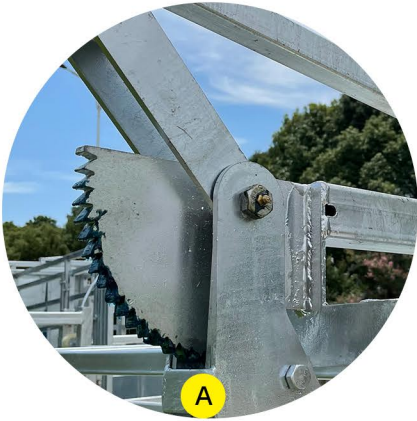

SMART CATTLE EQUIPMENT !