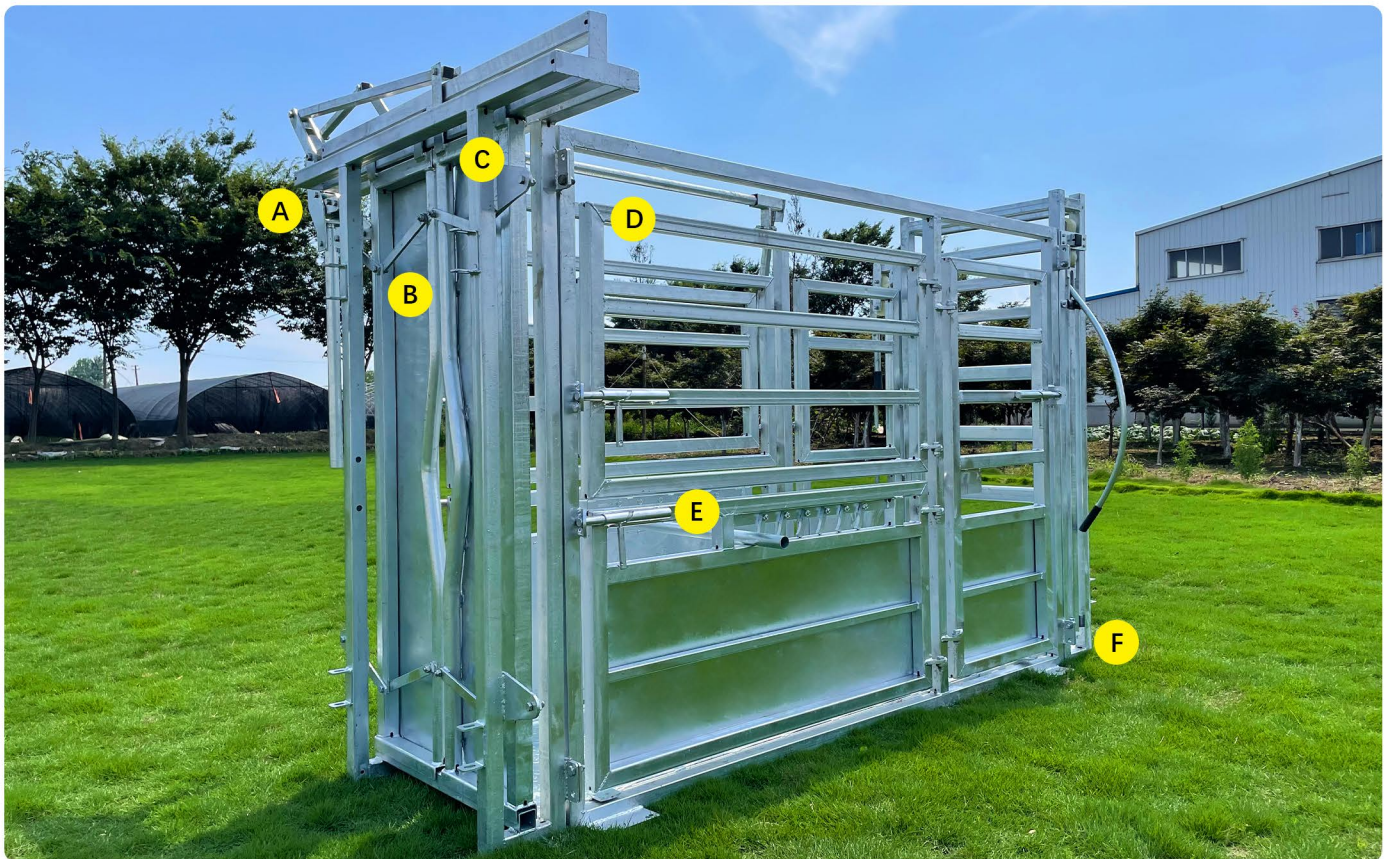

### Side Gate - Left Hand Side

**SMART CATTLE EQUIPMENT !**

Entry Gate Control Bar (Offside)

Entry Gate Control Bar (Nearside)

Ratchet Lock

Anti-backing Bar

Entry Gate (Slide Gate)

Headbail Control Lever (Upward Lifting Handle)

Self-locking Slam Latch

Side Gate

Manual Headbail

Vet Gate

SMART CATTLE EQUIPMENT !

SMART CATTLE EQUIPMENT !