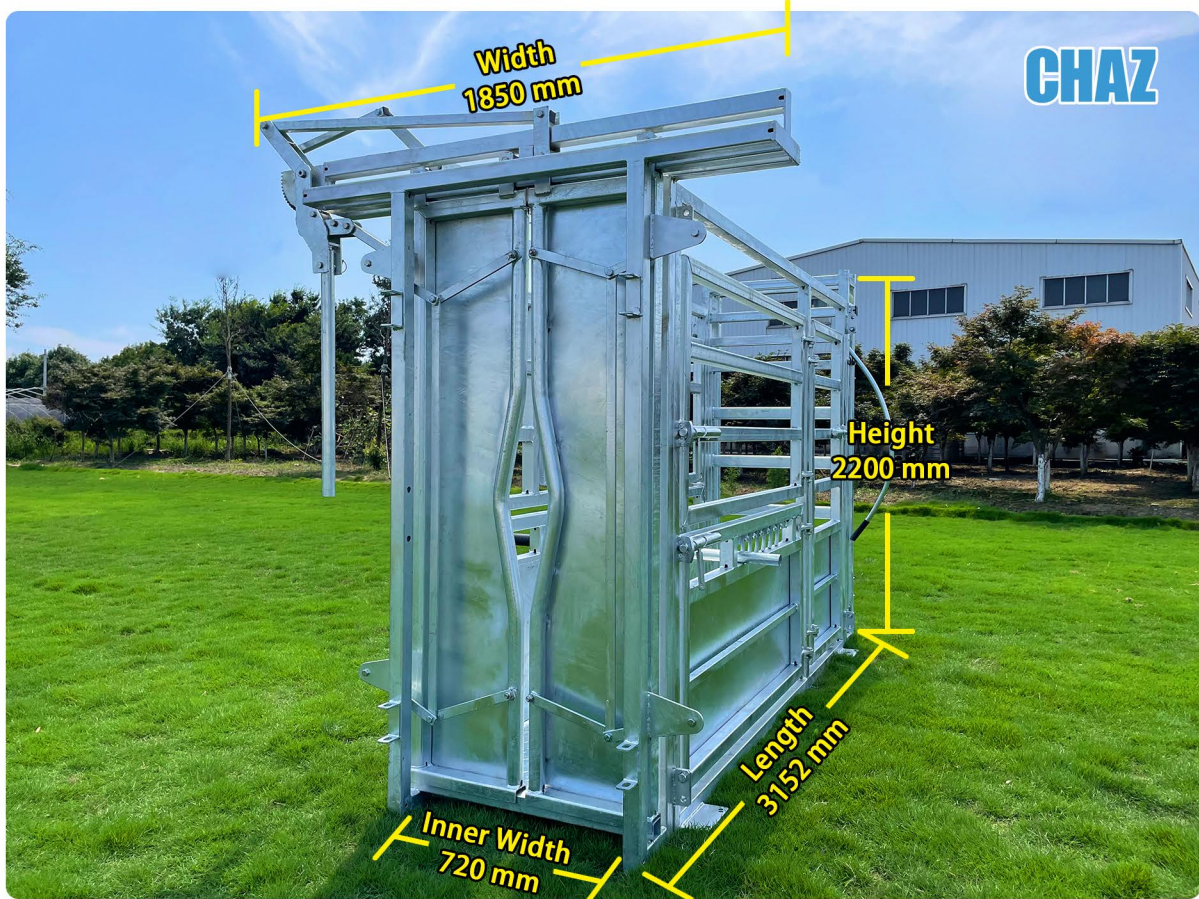

SMART CATTLE EQUIPMENT !

Vet Cattle Crush

Model CZ002

HDG

Features:

3152mm (L)	Heavy duty headbail and rear headbail opener (Round tube)
1850mm (W)	Both-sides operated slide gate
2200mm (H)	Anti-backing bars as standard feature
720mm (IW)	Reliable ratchet headbail locking mechanism
Weight: 590kg	Walk-through vet section
	Fully sheeted bottom side door on all gates to eliminate chance of leg injury
	Self-locking slam latch on all gates
	Headbail locking system to keep cattle restrained
	Hardened steel quadrant ratchet plate for headbail
	Weigh bar mounting plates to suit Tru-Test & Gallagher load bar ranges
	Vet Gate is available