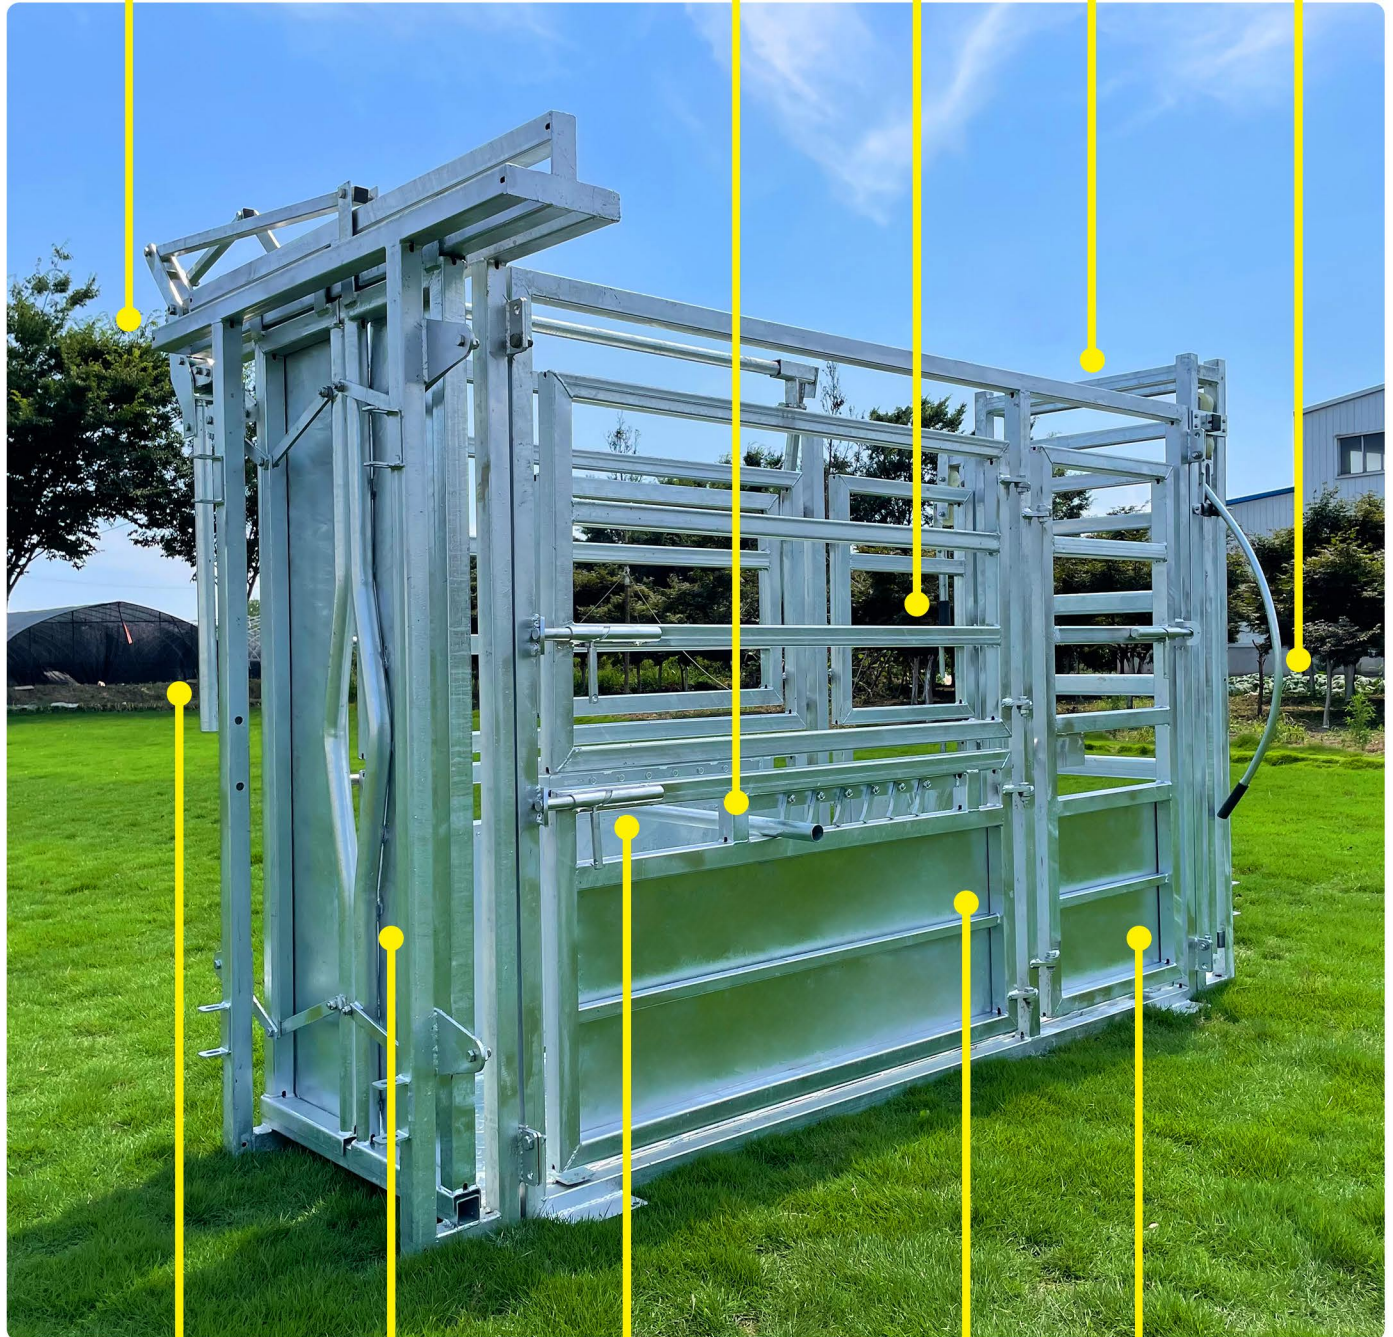

### Side Gate - Left Hand Side

**SMART CATTLE EQUIPMENT !**

Entry Gate Control Bar (Offside)

Entry Gate Control Bar (Nearside)

Ratchet Lock

Anti-backing Bar

Entry Gate (Slide Gate)

Headbail Control Lever (Upward Lifting Handle)

Self-locking Slam Latch

Side Gate

Manual Headbail

Vet Gate

SMART CATTLE EQUIPMENT !

SMART CATTLE EQUIPMENT !