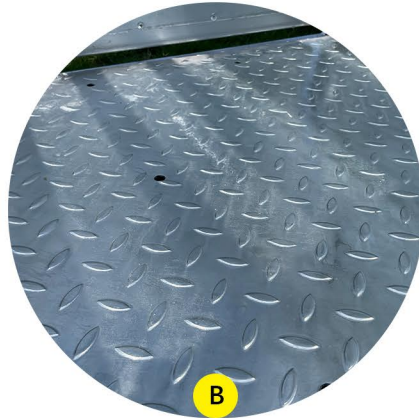

SMART CATTLE EQUIPMENT !