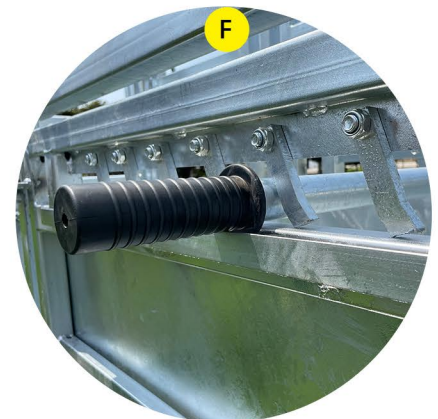

Self-locking Slam Latch

Side Gate

Manual Headbail

Vet Gate

SMART CATTLE EQUIPMENT !

SMART CATTLE EQUIPMENT !