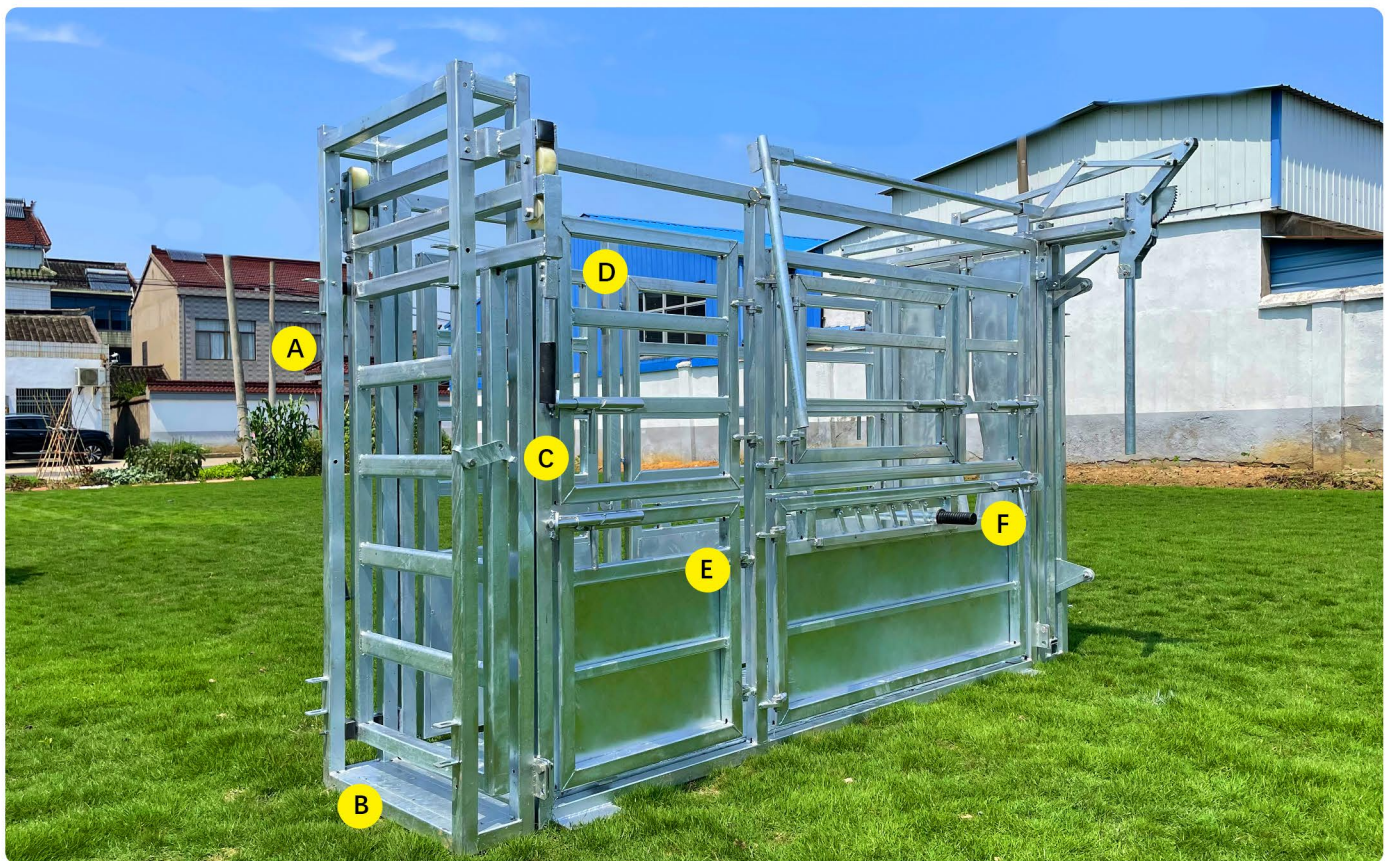

### Side Gate - Left Hand Side

**SMART CATTLE EQUIPMENT !**

Entry Gate Control Bar (Offside)

Entry Gate Control Bar (Nearside)

Ratchet Lock

Anti-backing Bar

Entry Gate (Slide Gate)

Headbail Control Lever (Upward Lifting Handle)

Self-locking Slam Latch

Side Gate

Manual Headbail

Vet Gate

SMART CATTLE EQUIPMENT !

SMART CATTLE EQUIPMENT !