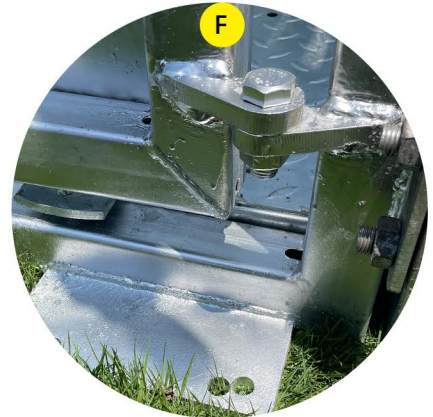

SMART CATTLE EQUIPMENT !