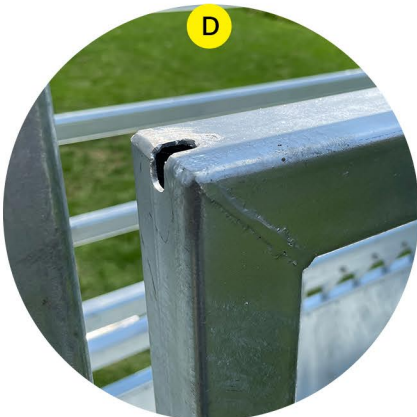

### Side Gate - Left Hand Side

**SMART CATTLE EQUIPMENT !**

Entry Gate Control Bar (Offside)

Entry Gate Control Bar (Nearside)

Ratchet Lock

Anti-backing Bar

Entry Gate (Slide Gate)

Headbail Control Lever (Upward Lifting Handle)

Self-locking Slam Latch

Side Gate

Manual Headbail

Vet Gate

SMART CATTLE EQUIPMENT !

SMART CATTLE EQUIPMENT !