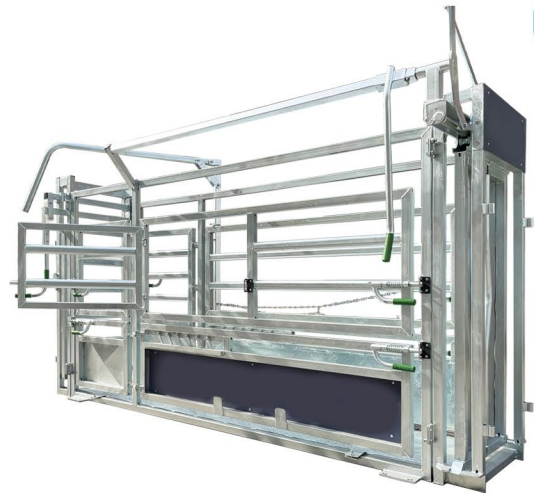

Closed

CHAZ