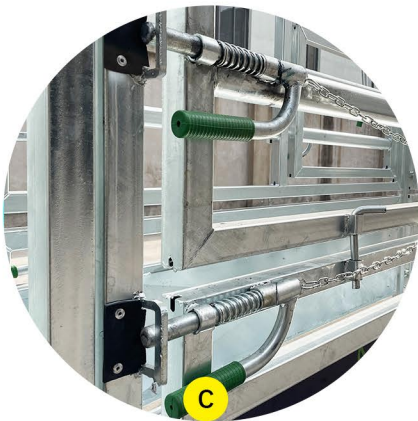

SMART CATTLE EQUIPMENT !

Heavy Duty Cattle Crush with Drafting Gate

Model CZ002 CR-DG

HDG

Features:

3025mm (L)
 1370mm (W)
 2200mm (H)
 720mm (IW)
 Weight: 660kg

- Heavy duty headbail and rear headbail opener (Round tube)
- Operate the left side gate on right side by special drafting gate design
- Headbail open and close is very quiet, will not scare the cattle **Silence**
- Both-sides operated slide gate
- Anti-backing bars as standard feature
- Walk-through vet section
- Fully sheeted bottom side door on all gates to eliminate chance of leg injury
- Self-locking slam latch on all gates
- Headbail locking system to keep cattle restrained
- Weigh bar mounting plates to suit Tru-Test & Gallagher load bar ranges

With the special designed drafting gate, you can control the headbail, slide gate, left side gate and left side gate on the right side of the cattle crush. Super easy!

SMART CATTLE EQUIPMENT !

Headbail control lever

Entry Gate Control Bar
(Left and right)

Manual Headbail

Sliding Gate
(Entry Door)

Vet Gate

Self-locking Slam Latch

SMART CATTLE EQUIPMENT !

SMART CATTLE EQUIPMENT !

B

D

F

E

Headbail Control Lever

Feature:

The control lever can be moved from front to rear along the bar. The headbail can be operated at both front and rear.

Entry Gate Open and Close

Feature: