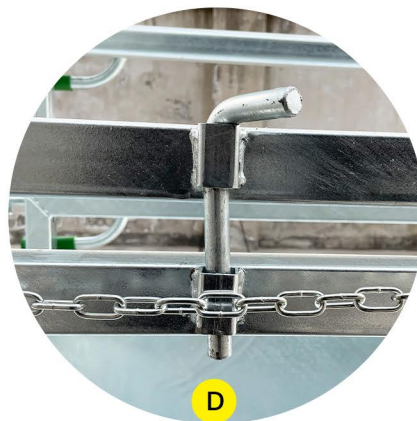

SMART CATTLE EQUIPMENT !

Heavy Duty Cattle Crush with Drafting Gate

Model CZ002 CR-DG

HDG

Features:

3025mm (L)
 1370mm (W)
 2200mm (H)
 720mm (IW)
 Weight: 660kg

- Heavy duty headbail and rear headbail opener (Round tube)
- Operate the left side gate on right side by special drafting gate design
- Headbail open and close is very quiet, will not scare the cattle **Silence**
- Both-sides operated slide gate
- Anti-backing bars as standard feature
- Walk-through vet section
- Fully sheeted bottom side door on all gates to eliminate chance of leg injury
- Self-locking slam latch on all gates
- Headbail locking system to keep cattle restrained
- Weigh bar mounting plates to suit Tru-Test & Gallagher load bar ranges

With the special designed drafting gate, you can control the headbail, slide gate, left side gate and left side gate on the right side of the cattle crush. Super easy!

SMART CATTLE EQUIPMENT !

Headbail control lever

Entry Gate Control Bar
(Left and right)

Manual Headbail

Sliding Gate
(Entry Door)

Vet Gate

Self-locking Slam Latch

SMART CATTLE EQUIPMENT !

SMART CATTLE EQUIPMENT !

B

D

F

E

Headbail Control Lever

Feature:

The control lever can be moved from front to rear along the bar. The headbail can be operated at both front and rear.

Entry Gate Open and Close

Feature: