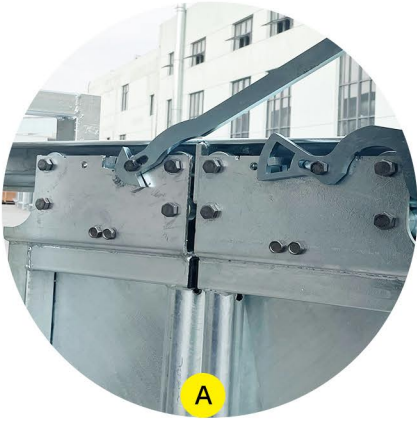

SMART CATTLE EQUIPMENT !

Heavy Duty Cattle Crush with Drafting Gate

Model CZ002 CR-DG

HDG

Features:

3025mm (L)
 1370mm (W)
 2200mm (H)
 720mm (IW)
 Weight: 660kg

- Heavy duty headbail and rear headbail opener (Round tube)
- Operate the left side gate on right side by special drafting gate design
- Headbail open and close is very quiet, will not scare the cattle **Silence**
- Both-sides operated slide gate
- Anti-backing bars as standard feature
- Walk-through vet section
- Fully sheeted bottom side door on all gates to eliminate chance of leg injury
- Self-locking slam latch on all gates
- Headbail locking system to keep cattle restrained
- Weigh bar mounting plates to suit Tru-Test & Gallagher load bar ranges

With the special designed drafting gate, you can control the headbail, slide gate, left side gate and left side gate on the right side of the cattle crush. Super easy!

SMART CATTLE EQUIPMENT !

Headbail control lever

Entry Gate Control Bar
(Left and right)

Manual Headbail

Sliding Gate
(Entry Door)

Vet Gate

Self-locking Slam Latch

SMART CATTLE EQUIPMENT !

SMART CATTLE EQUIPMENT !

B

D

F

E

Headbail Control Lever

Feature:

The control lever can be moved from front to rear along the bar. The headbail can be operated at both front and rear.

Entry Gate Open and Close

Feature: