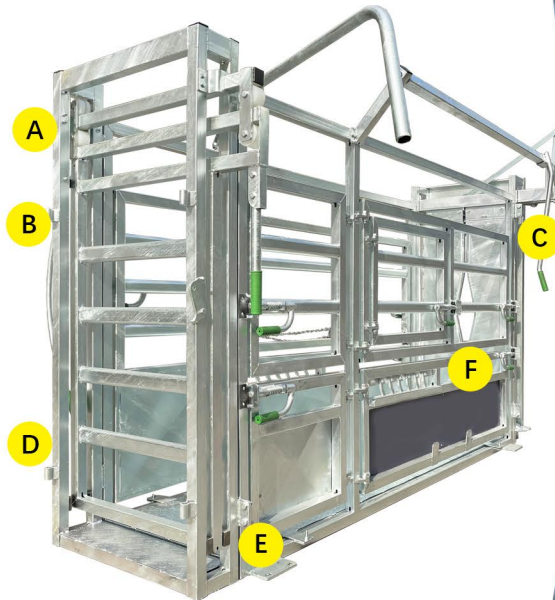

SMART CATTLE EQUIPMENT !

B

A

C

A

B

C

F

D

E

D

F

E