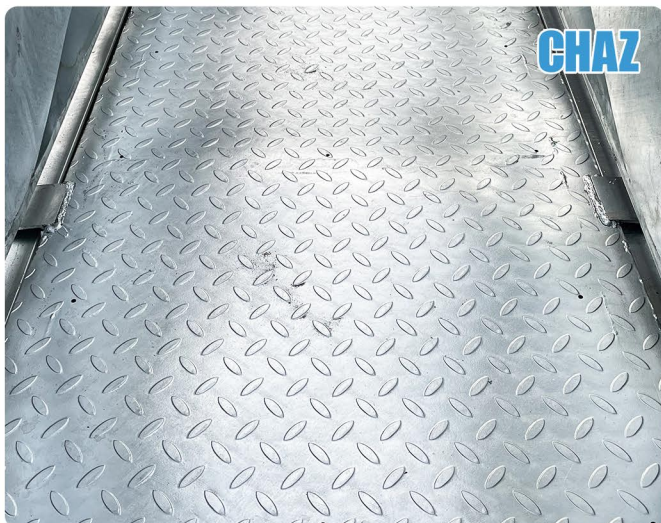

Steel Floor

Feature:

Anti-slip
Optional