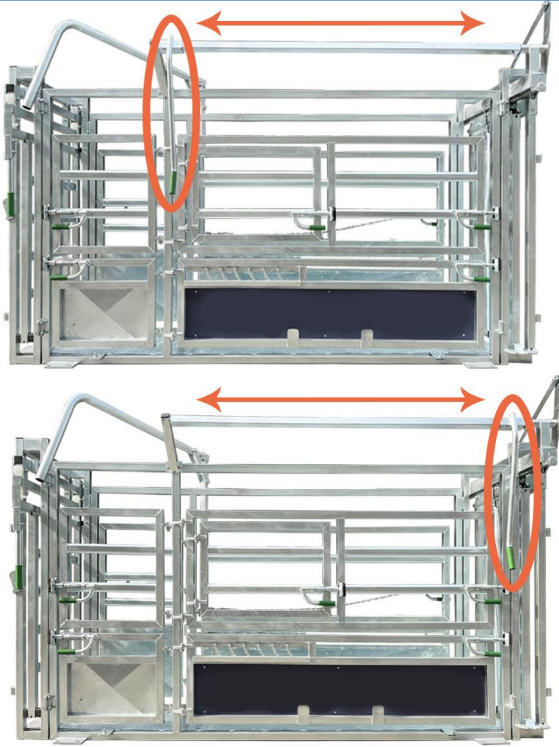

SMART CATTLE EQUIPMENT !

Heavy Duty Cattle Crush with Drafting Gate

Model CZ002 CR-DG

HDG

Features:

3025mm (L)
 1370mm (W)
 2200mm (H)
 720mm (IW)
 Weight: 660kg

- Heavy duty headbail and rear headbail opener (Round tube)
- Operate the left side gate on right side by special drafting gate design
- Headbail open and close is very quiet, will not scare the cattle **Silence**
- Both-sides operated slide gate
- Anti-backing bars as standard feature
- Walk-through vet section
- Fully sheeted bottom side door on all gates to eliminate chance of leg injury
- Self-locking slam latch on all gates
- Headbail locking system to keep cattle restrained
- Weigh bar mounting plates to suit Tru-Test & Gallagher load bar ranges

With the special designed drafting gate, you can control the headbail, slide gate, left side gate and left side gate on the right side of the cattle crush. Super easy!

SMART CATTLE EQUIPMENT !

Headbail control lever

Entry Gate Control Bar
(Left and right)

Manual Headbail

Sliding Gate
(Entry Door)

Vet Gate

Self-locking Slam Latch

SMART CATTLE EQUIPMENT !

SMART CATTLE EQUIPMENT !

B

D

F

E

Headbail Control Lever

Feature:

The control lever can be moved from front to rear along the bar. The headbail can be operated at both front and rear.

Entry Gate Open and Close

Feature: