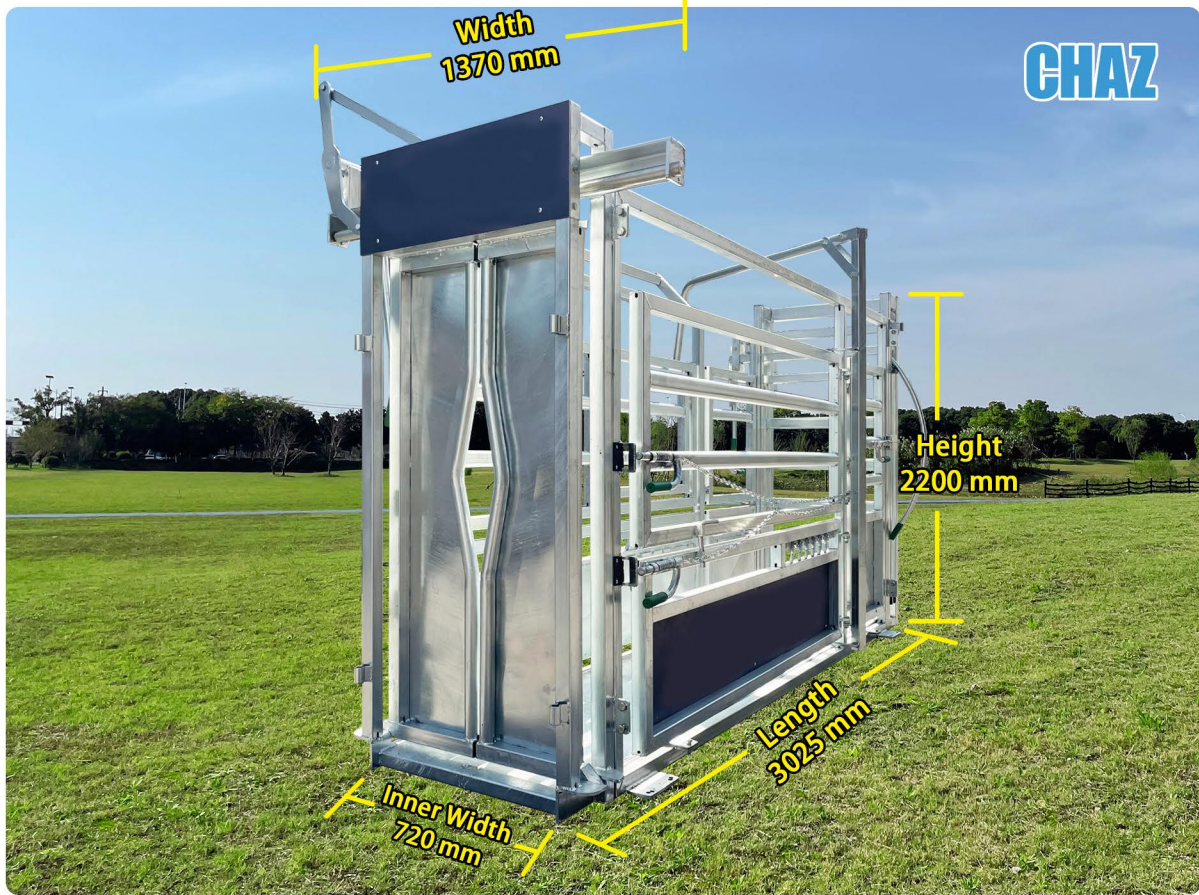

CHAZ

Model CZ002 CR-DG

Heavy Duty Cattle Crush

with Drafting Gate

www.cattle-crush.com

SMART CATTLE EQUIPMENT !

ABOUT US

CHAZ MACHINE- A reliable partner in the fight for quality and service. Established in 2012, CHANGZHOU CHAZ RUITONG MACHINERY CO., LTD is an agricultural and husbandry machinery manufacturer and supplier of cattle crush, hay saver, cattle loading ramp, car trailer and associated rural product into animal farming sector.

SMART CATTLE EQUIPMENT !

Heavy Duty Cattle Crush with Drafting Gate

Model CZ002 CR-DG

HDG

Features:

3025mm (L)
 1370mm (W)
 2200mm (H)
 720mm (IW)
 Weight: 660kg

- Heavy duty headbail and rear headbail opener (Round tube)
- Operate the left side gate on right side by special drafting gate design
- Headbail open and close is very quiet, will not scare the cattle **Silence**
- Both-sides operated slide gate
- Anti-backing bars as standard feature
- Walk-through vet section
- Fully sheeted bottom side door on all gates to eliminate chance of leg injury
- Self-locking slam latch on all gates
- Headbail locking system to keep cattle restrained
- Weigh bar mounting plates to suit Tru-Test & Gallagher load bar ranges

SMART CATTLE EQUIPMENT !

Headbail

CHAZ

Closed

CHAZ

Open

Slide Entry Gate

CHAZ

With the special designed drafting gate, you can control the headbail, slide gate, left side gate and left side gate on the right side of the cattle crush. Super easy!

SMART CATTLE EQUIPMENT !

Headbail control lever