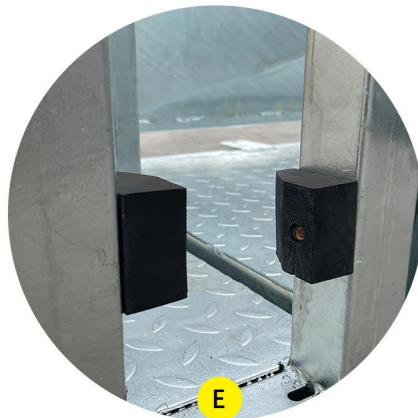

SMART CATTLE EQUIPMENT !

Heavy Duty Cattle Crush with Drafting Gate

Model CZ002 CR-DG

HDG

Features:

3025mm (L)
 1370mm (W)
 2200mm (H)
 720mm (IW)
 Weight: 660kg

- Heavy duty headbail and rear headbail opener (Round tube)
- Operate the left side gate on right side by special drafting gate design
- Headbail open and close is very quiet, will not scare the cattle **Silence**
- Both-sides operated slide gate
- Anti-backing bars as standard feature
- Walk-through vet section
- Fully sheeted bottom side door on all gates to eliminate chance of leg injury
- Self-locking slam latch on all gates
- Headbail locking system to keep cattle restrained
- Weigh bar mounting plates to suit Tru-Test & Gallagher load bar ranges

Entry Gate Control Bar
(Left and right)

Manual Headbail

Sliding Gate
(Entry Door)

Vet Gate

Self-locking Slam Latch

SMART CATTLE EQUIPMENT !

SMART CATTLE EQUIPMENT !

B

D

F

E

Headbail Control Lever

Feature:

The control lever can be moved from front to rear along the bar. The headbail can be operated at both front and rear.

Entry Gate Open and Close

Feature:

Entry gate can be opened and closed at both side.

Steel Floor

Feature:

Anti-slip
Optional

CHAZ

ORDER NOW!

CONTACT US

Changzhou ChazRuitong Machinery Co.,Ltd