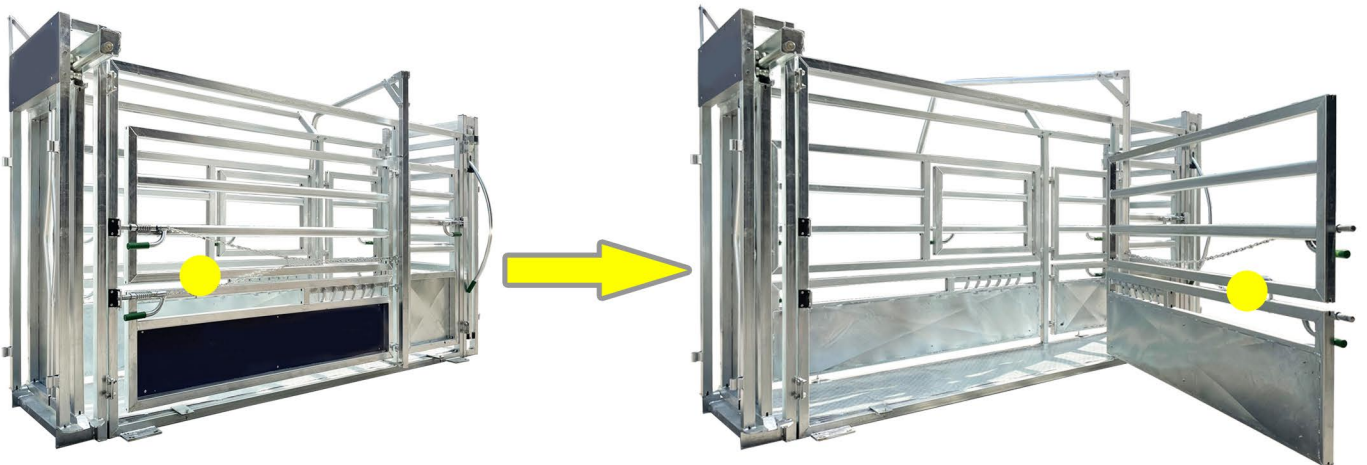

SMART CATTLE EQUIPMENT !

Heavy Duty Cattle Crush with Drafting Gate

Model CZ002 CR-DG

HDG

Features:

3025mm (L)
 1370mm (W)
 2200mm (H)
 720mm (IW)
 Weight: 660kg

- Heavy duty headbail and rear headbail opener (Round tube)
- Operate the left side gate on right side by special drafting gate design
- Headbail open and close is very quiet, will not scare the cattle **Silence**
- Both-sides operated slide gate
- Anti-backing bars as standard feature
- Walk-through vet section
- Fully sheeted bottom side door on all gates to eliminate chance of leg injury
- Self-locking slam latch on all gates
- Headbail locking system to keep cattle restrained
- Weigh bar mounting plates to suit Tru-Test & Gallagher load bar ranges

Side Gate - Left Hand Side

CHAZ

Closed

CHAZ

Open

CHAZ

Closed

CHAZ

Open

SMART CATTLE EQUIPMENT !**Drafting Gate****SPECIAL DESIGN**

The operation control bar of drafting gate
The bar is on the right side

The left side gate can be opened and closed by the operation on right side.

With the special designed drafting gate, you can control the headbail, slide gate, left side gate and left side gate on the right side of the cattle crush. Super easy!

SMART CATTLE EQUIPMENT !

Headbail control lever