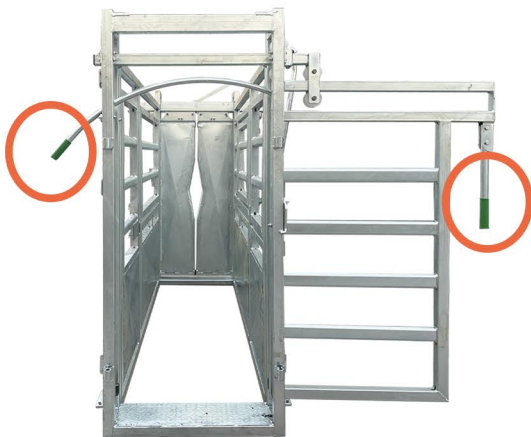

SMART CATTLE EQUIPMENT !

Heavy Duty Cattle Crush with Drafting Gate

Model CZ002 CR-DG

HDG

Features:

3025mm (L)
 1370mm (W)
 2200mm (H)
 720mm (IW)
 Weight: 660kg

- Heavy duty headbail and rear headbail opener (Round tube)
- Operate the left side gate on right side by special drafting gate design
- Headbail open and close is very quiet, will not scare the cattle **Silence**
- Both-sides operated slide gate
- Anti-backing bars as standard feature
- Walk-through vet section
- Fully sheeted bottom side door on all gates to eliminate chance of leg injury
- Self-locking slam latch on all gates
- Headbail locking system to keep cattle restrained
- Weigh bar mounting plates to suit Tru-Test & Gallagher load bar ranges

D

F

E

Headbail Control Lever

Feature:

The control lever can be moved from front to rear along the bar. The headbail can be operated at both front and rear.

Entry Gate Open and Close

Feature:

Entry gate can be opened and closed at both side.

Steel Floor

Feature:

Anti-slip
Optional

CHAZ

ORDER NOW!

CONTACT US

Changzhou ChazRuitong Machinery Co.,Ltd