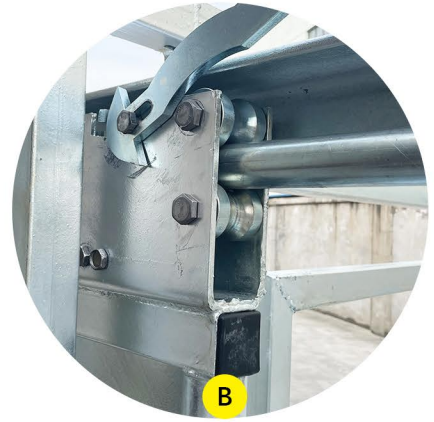

SMART CATTLE EQUIPMENT !

Heavy Duty Cattle Crush with Drafting Gate

Model CZ002 CR-DG

HDG

Features:

3025mm (L)
 1370mm (W)
 2200mm (H)
 720mm (IW)
 Weight: 660kg

- Heavy duty headbail and rear headbail opener (Round tube)
- Operate the left side gate on right side by special drafting gate design
- Headbail open and close is very quiet, will not scare the cattle **Silence**
- Both-sides operated slide gate
- Anti-backing bars as standard feature
- Walk-through vet section
- Fully sheeted bottom side door on all gates to eliminate chance of leg injury
- Self-locking slam latch on all gates
- Headbail locking system to keep cattle restrained
- Weigh bar mounting plates to suit Tru-Test & Gallagher load bar ranges

With the special designed drafting gate, you can control the headbail, slide gate, left side gate and left side gate on the right side of the cattle crush. Super easy!

SMART CATTLE EQUIPMENT !

Headbail control lever

Entry Gate Control Bar
(Left and right)

Manual Headbail

Sliding Gate
(Entry Door)

Vet Gate

Self-locking Slam Latch

SMART CATTLE EQUIPMENT !

SMART CATTLE EQUIPMENT !

B

D

F

E

Headbail Control Lever

Feature:

The control lever can be moved from front to rear along the bar. The headbail can be operated at both front and rear.

Entry Gate Open and Close

Feature: