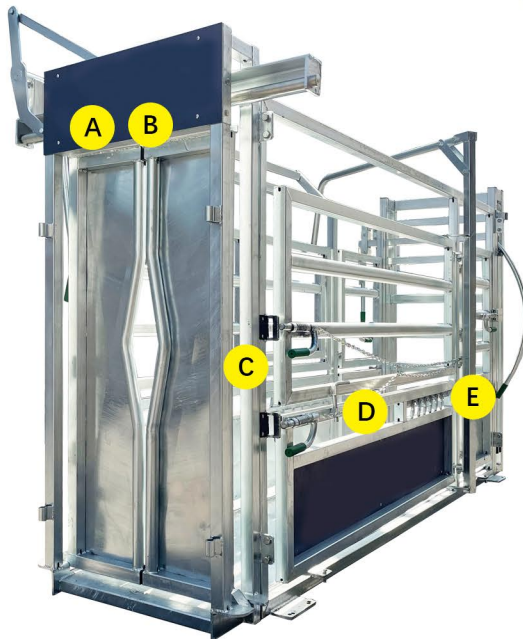

Open

SMART CATTLE EQUIPMENT !**Drafting Gate****SPECIAL DESIGN**

The operation control bar of drafting gate
The bar is on the right side

The left side gate can be opened and closed by the operation on right side.

With the special designed drafting gate, you can control the headbail, slide gate, left side gate and left side gate on the right side of the cattle crush. Super easy!

SMART CATTLE EQUIPMENT !

Headbail control lever

Entry Gate Control Bar
(Left and right)

Manual Headbail

Sliding Gate
(Entry Door)

Vet Gate

Self-locking Slam Latch

SMART CATTLE EQUIPMENT !

SMART CATTLE EQUIPMENT !

B

D

F

E

Headbail Control Lever

Feature:

The control lever can be moved from front to rear along the bar. The headbail can be operated at both front and rear.

Entry Gate Open and Close

Feature: