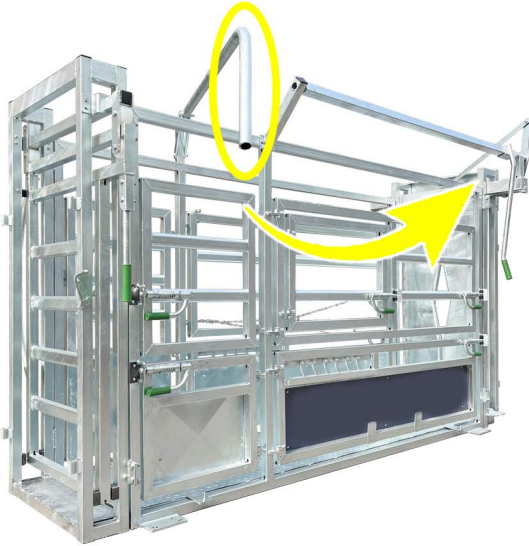

SMART CATTLE EQUIPMENT !

Heavy Duty Cattle Crush with Drafting Gate

Model CZ002 CR-DG

HDG

Features:

3025mm (L)
 1370mm (W)
 2200mm (H)
 720mm (IW)
 Weight: 660kg

- Heavy duty headbail and rear headbail opener (Round tube)
- Operate the left side gate on right side by special drafting gate design
- Headbail open and close is very quiet, will not scare the cattle **Silence**
- Both-sides operated slide gate
- Anti-backing bars as standard feature
- Walk-through vet section
- Fully sheeted bottom side door on all gates to eliminate chance of leg injury
- Self-locking slam latch on all gates
- Headbail locking system to keep cattle restrained
- Weigh bar mounting plates to suit Tru-Test & Gallagher load bar ranges

Side Gate - Left Hand Side

CHAZ

Closed

CHAZ

Open

CHAZ

Closed

CHAZ

Open

SMART CATTLE EQUIPMENT !**Drafting Gate****SPECIAL DESIGN**

The operation control bar of drafting gate
The bar is on the right side

The left side gate can be opened and closed by the operation on right side.

With the special designed drafting gate, you can control the headbail, slide gate, left side gate and left side gate on the right side of the cattle crush. Super easy!

SMART CATTLE EQUIPMENT !

Headbail control lever