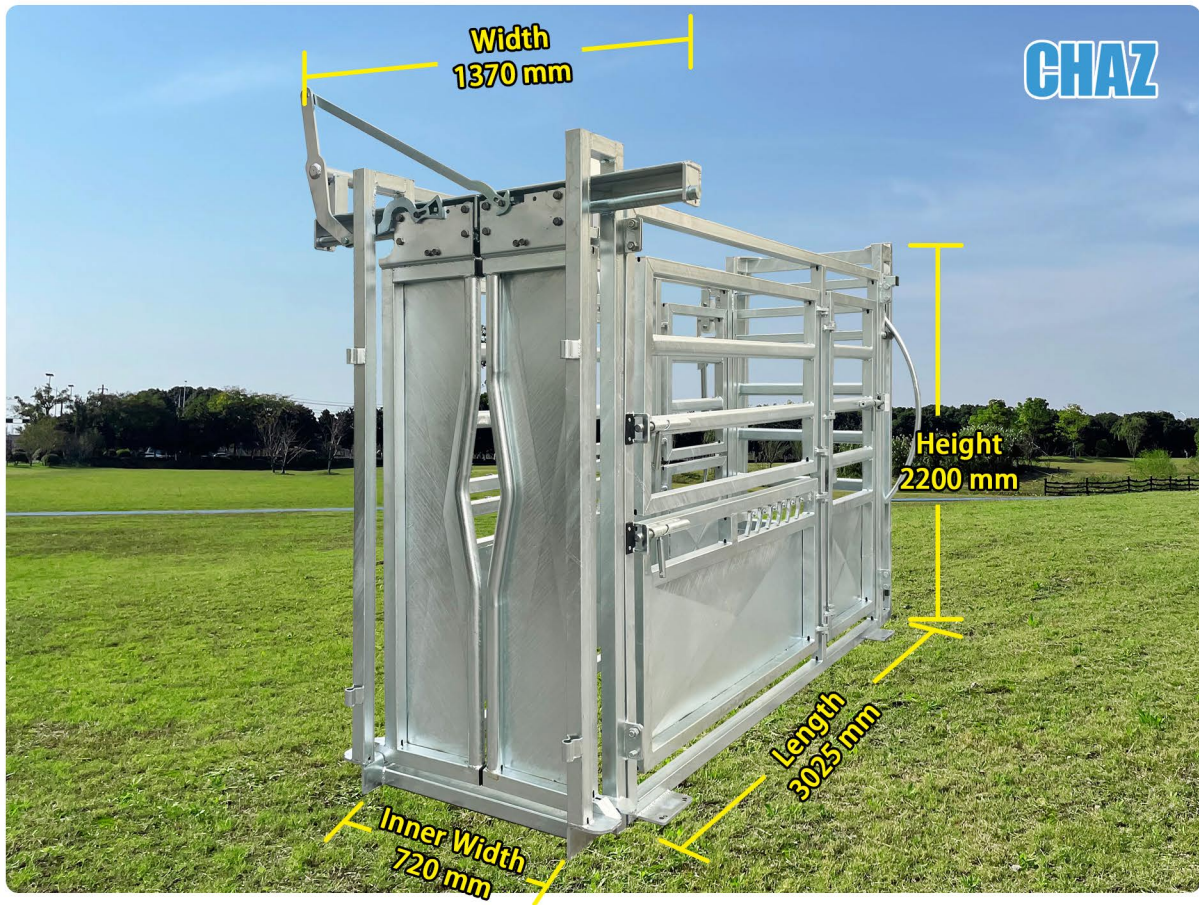

CHAZ

Model CZ002 CR

Heavy Duty Cattle Crush

www.cattle-crush.com

SMART CATTLE EQUIPMENT !

ABOUT US

CHAZ MACHINE- A reliable partner in the fight for quality and service. Established in 2012, CHANGZHOU CHAZ RUITONG MACHINERY CO., LTD is an agricultural and husbandry machinery manufacturer and supplier of cattle crush, hay saver, cattle loading ramp, car trailer and associated rural product into animal farming sector.

SMART CATTLE EQUIPMENT !

Heavy Duty Cattle Crush

Model CZ002 CR

HDG

Features:

- 3025mm (L) Heavy duty headbail and rear headbail opener (Round tube)
- 1370mm (W) Headbail open and close is very quiet, will not scare the cattle
- 2200mm (H) Both-sides operated slide gate
- 720mm (IW) Anti-backing bars as standard feature
- Weight: 630kg Walk-through vet section
- Fully sheeted bottom side door on all gates to eliminate chance of leg injury
- Self-locking slam latch on all gates
- Headbail locking system to keep cattle restrained
- Weigh bar mounting plates to suit Tru-Test & Gallagher load bar ranges