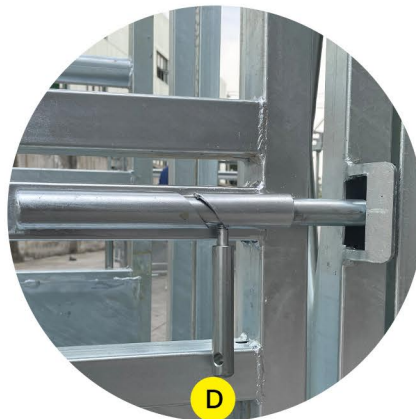

SMART CATTLE EQUIPMENT !

Heavy Duty Cattle Crush

Model CZ002 CR

HDG

Features:

- 3025mm (L) Heavy duty headbail and rear headbail opener (Round tube)
- 1370mm (W) Headbail open and close is very quiet, will not scare the cattle
- 2200mm (H) Both-sides operated slide gate
- 720mm (IW) Anti-backing bars as standard feature
- Weight: 630kg Walk-through vet section
- Fully sheeted bottom side door on all gates to eliminate chance of leg injury
- Self-locking slam latch on all gates
- Headbail locking system to keep cattle restrained
- Weigh bar mounting plates to suit Tru-Test & Gallagher load bar ranges

CHAZ

Open

SMART CATTLE EQUIPMENT !

Headbail Lock

Entry Gate Control Bar (Offside)

Entry Gate Control Bar (Nearside)

Manual Headbail

Self-locking Slam Latch

Side Gate

Vet Gate

SMART CATTLE EQUIPMENT !

SMART CATTLE EQUIPMENT !

SMART CATTLE EQUIPMENT !

Headbail Control Lever

Feature:

The control lever can be moved from front to rear along the bar. The headbail can be operated at both front and rear.

Entry Gate Open and Close

Feature:

Entry gate can be opened and closed at both side.

Steel Floor

Feature:

Anti-slip
Optional

CHAZ

ORDER NOW!