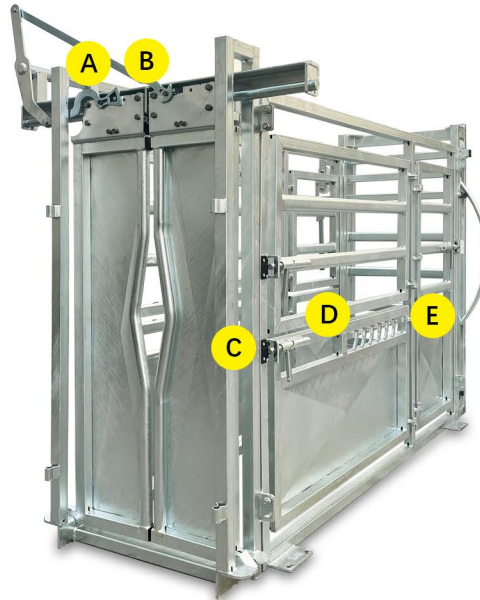

SMART CATTLE EQUIPMENT !

Side Gate - Left Hand Side

CHAZ

Closed

CHAZ

Open

CHAZ

Closed

CHAZ

Open

SMART CATTLE EQUIPMENT !

Headbail Lock

Entry Gate Control Bar (Offside)

Entry Gate Control Bar (Nearside)

Manual Headbail

Self-locking Slam Latch

Side Gate

Vet Gate

SMART CATTLE EQUIPMENT !

SMART CATTLE EQUIPMENT !

SMART CATTLE EQUIPMENT !

Headbail Control Lever

Feature:

The control lever can be moved from front to rear along the bar. The headbail can be operated at both front and rear.

Entry Gate Open and Close

Feature:

Entry gate can be opened and closed at both side.

Steel Floor

Feature:

Anti-slip
Optional

CHAZ

ORDER NOW!