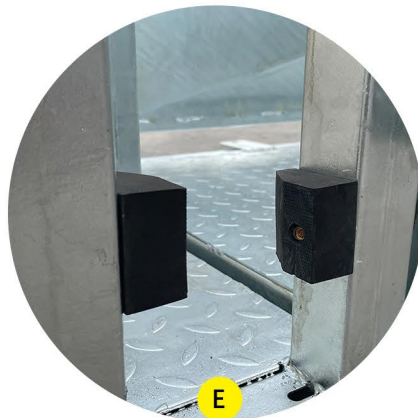

SMART CATTLE EQUIPMENT !

Heavy Duty Cattle Crush

Model CZ002 CR

HDG

Features:

- 3025mm (L) Heavy duty headbail and rear headbail opener (Round tube)
- 1370mm (W) Headbail open and close is very quiet, will not scare the cattle
- 2200mm (H) Both-sides operated slide gate
- 720mm (IW) Anti-backing bars as standard feature
- Weight: 630kg Walk-through vet section
- Fully sheeted bottom side door on all gates to eliminate chance of leg injury
- Self-locking slam latch on all gates
- Headbail locking system to keep cattle restrained
- Weigh bar mounting plates to suit Tru-Test & Gallagher load bar ranges

CHAZ

Open

SMART CATTLE EQUIPMENT !

Headbail Lock

Entry Gate Control Bar (Offside)

Entry Gate Control Bar (Nearside)

Manual Headbail

Self-locking Slam Latch

Side Gate

Vet Gate

SMART CATTLE EQUIPMENT !

SMART CATTLE EQUIPMENT !

SMART CATTLE EQUIPMENT !

Headbail Control Lever

Feature:

The control lever can be moved from front to rear along the bar. The headbail can be operated at both front and rear.

Entry Gate Open and Close

Feature:

Entry gate can be opened and closed at both side.

Steel Floor

Feature:

Anti-slip
Optional

CHAZ

ORDER NOW!