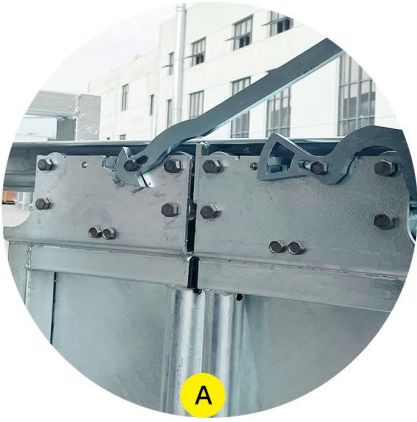

SMART CATTLE EQUIPMENT !

Heavy Duty Cattle Crush

Model CZ002 CR

HDG

Features:

- 3025mm (L) Heavy duty headbail and rear headbail opener (Round tube)
- 1370mm (W) Headbail open and close is very quiet, will not scare the cattle
- 2200mm (H) Both-sides operated slide gate
- 720mm (IW) Anti-backing bars as standard feature
- Weight: 630kg Walk-through vet section
- Fully sheeted bottom side door on all gates to eliminate chance of leg injury
- Self-locking slam latch on all gates
- Headbail locking system to keep cattle restrained
- Weigh bar mounting plates to suit Tru-Test & Gallagher load bar ranges

CHAZ

Open

SMART CATTLE EQUIPMENT !

Headbail Lock

Entry Gate Control Bar (Offside)

Entry Gate Control Bar (Nearside)

Manual Headbail

Self-locking Slam Latch

Side Gate

Vet Gate

SMART CATTLE EQUIPMENT !

SMART CATTLE EQUIPMENT !

SMART CATTLE EQUIPMENT !

Headbail Control Lever

Feature:

The control lever can be moved from front to rear along the bar. The headbail can be operated at both front and rear.

Entry Gate Open and Close

Feature:

Entry gate can be opened and closed at both side.

Steel Floor

Feature:

Anti-slip
Optional

CHAZ

ORDER NOW!