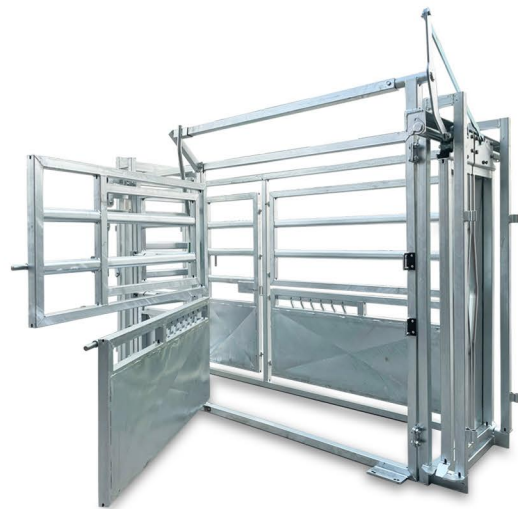

CHAZ

Open

CHAZ

Open