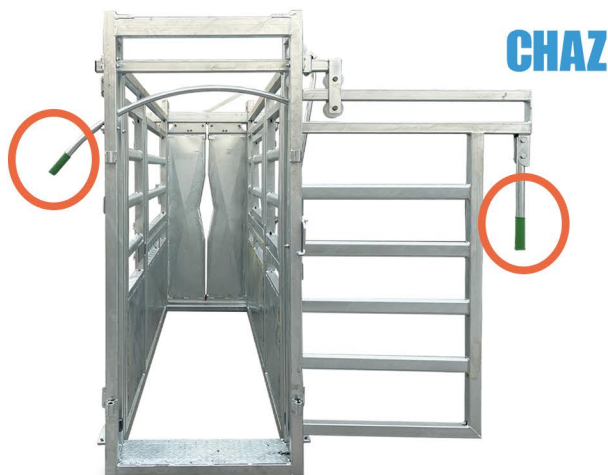

SMART CATTLE EQUIPMENT !

Heavy Duty Cattle Crush

Model CZ002 CR

HDG

Features:

- 3025mm (L) Heavy duty headbail and rear headbail opener (Round tube)
- 1370mm (W) Headbail open and close is very quiet, will not scare the cattle
- 2200mm (H) Both-sides operated slide gate
- 720mm (IW) Anti-backing bars as standard feature
- Weight: 630kg Walk-through vet section
- Fully sheeted bottom side door on all gates to eliminate chance of leg injury
- Self-locking slam latch on all gates
- Headbail locking system to keep cattle restrained
- Weigh bar mounting plates to suit Tru-Test & Gallagher load bar ranges

CHAZ

Open

SMART CATTLE EQUIPMENT !

Headbail Lock

Entry Gate Control Bar (Offside)

Entry Gate Control Bar (Nearside)

Manual Headbail

Self-locking Slam Latch

Side Gate

Vet Gate

SMART CATTLE EQUIPMENT !

SMART CATTLE EQUIPMENT !

SMART CATTLE EQUIPMENT !

Headbail Control Lever

Feature:

The control lever can be moved from front to rear along the bar. The headbail can be operated at both front and rear.

Entry Gate Open and Close

Feature:

Entry gate can be opened and closed at both side.

Steel Floor

Feature:

Anti-slip
Optional

CHAZ

ORDER NOW!