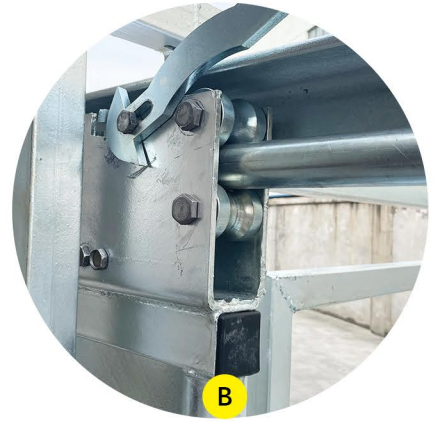

SMART CATTLE EQUIPMENT !

Heavy Duty Cattle Crush

Model CZ002 CR

HDG

Features:

- 3025mm (L) Heavy duty headbail and rear headbail opener (Round tube)
- 1370mm (W) Headbail open and close is very quiet, will not scare the cattle
- 2200mm (H) Both-sides operated slide gate
- 720mm (IW) Anti-backing bars as standard feature
- Weight: 630kg Walk-through vet section
- Fully sheeted bottom side door on all gates to eliminate chance of leg injury
- Self-locking slam latch on all gates
- Headbail locking system to keep cattle restrained
- Weigh bar mounting plates to suit Tru-Test & Gallagher load bar ranges

CHAZ

Open

SMART CATTLE EQUIPMENT !

Headbail Lock

Entry Gate Control Bar (Offside)

Entry Gate Control Bar (Nearside)

Manual Headbail

Self-locking Slam Latch

Side Gate

Vet Gate

SMART CATTLE EQUIPMENT !

SMART CATTLE EQUIPMENT !

SMART CATTLE EQUIPMENT !

Headbail Control Lever

Feature:

The control lever can be moved from front to rear along the bar. The headbail can be operated at both front and rear.

Entry Gate Open and Close

Feature:

Entry gate can be opened and closed at both side.

Steel Floor

Feature:

Anti-slip
Optional

CHAZ

ORDER NOW!