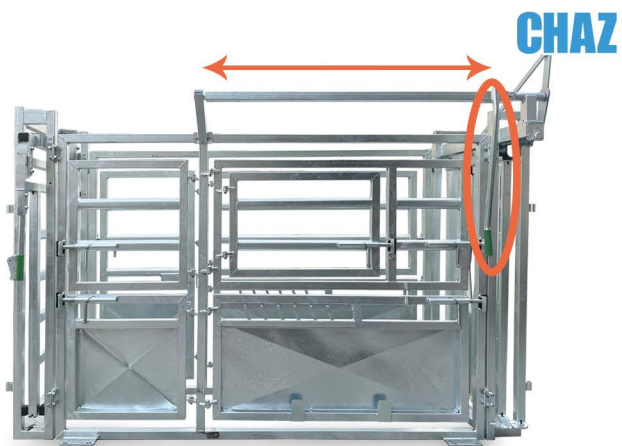

SMART CATTLE EQUIPMENT !

Heavy Duty Cattle Crush

Model CZ002 CR

HDG

Features:

- 3025mm (L) Heavy duty headbail and rear headbail opener (Round tube)
- 1370mm (W) Headbail open and close is very quiet, will not scare the cattle
- 2200mm (H) Both-sides operated slide gate
- 720mm (IW) Anti-backing bars as standard feature
- Weight: 630kg Walk-through vet section
- Fully sheeted bottom side door on all gates to eliminate chance of leg injury
- Self-locking slam latch on all gates
- Headbail locking system to keep cattle restrained
- Weigh bar mounting plates to suit Tru-Test & Gallagher load bar ranges

CHAZ

Open

SMART CATTLE EQUIPMENT !

Headbail Lock

Entry Gate Control Bar (Offside)

Entry Gate Control Bar (Nearside)

Manual Headbail

Self-locking Slam Latch

Side Gate

Vet Gate

SMART CATTLE EQUIPMENT !

SMART CATTLE EQUIPMENT !

SMART CATTLE EQUIPMENT !

Headbail Control Lever

Feature:

The control lever can be moved from front to rear along the bar. The headbail can be operated at both front and rear.

Entry Gate Open and Close

Feature:

Entry gate can be opened and closed at both side.

Steel Floor

Feature:

Anti-slip
Optional

CHAZ

ORDER NOW!