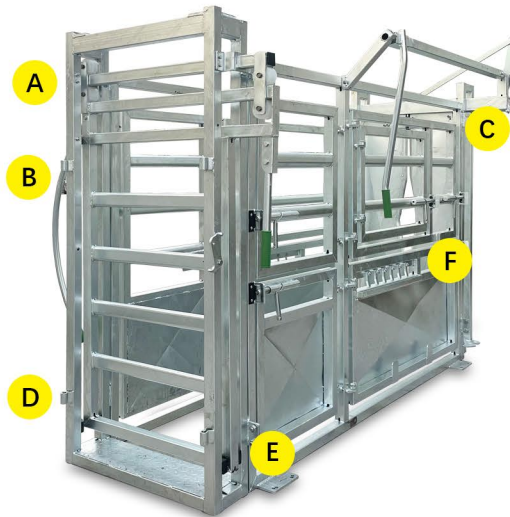

SMART CATTLE EQUIPMENT !

Side Gate - Left Hand Side

CHAZ

Closed

CHAZ

Open

CHAZ

Closed

CHAZ

Open

SMART CATTLE EQUIPMENT !

Headbail Lock

Entry Gate Control Bar (Offside)

Entry Gate Control Bar (Nearside)

Manual Headbail

Self-locking Slam Latch

Side Gate

Vet Gate

SMART CATTLE EQUIPMENT !

SMART CATTLE EQUIPMENT !

SMART CATTLE EQUIPMENT !

Headbail Control Lever

Feature:

The control lever can be moved from front to rear along the bar. The headbail can be operated at both front and rear.

Entry Gate Open and Close

Feature:

Entry gate can be opened and closed at both side.

Steel Floor

Feature:

Anti-slip
Optional

CHAZ

ORDER NOW!