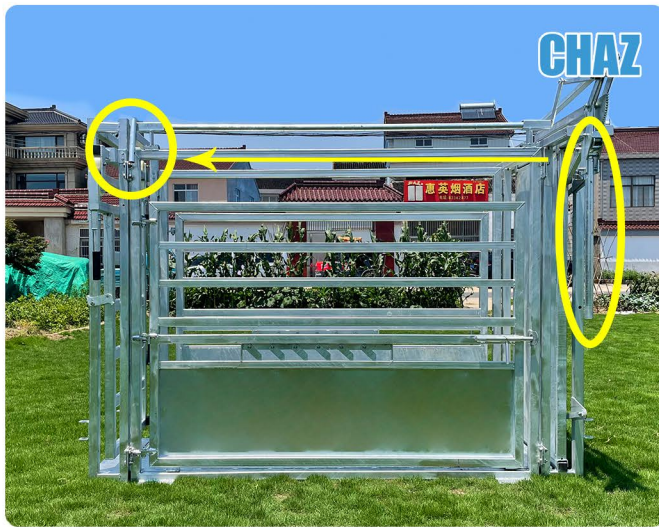

SMART CATTLE EQUIPMENT !

Basic Cattle Crush

Model CZ001

HDG

Features:

- 2880mm (L) Heavy duty headbail and rear headbail opener (Round tube)
- 1850mm (W) Both-sides operated slide gate
- 2200mm (H) Anti-backing bars as standard feature
- 720mm (IW) Reliable ratchet headbail locking mechanism
- Weight: 490kg Walk-through vet section
- Fully sheeted bottom side door on all gates to eliminate chance of leg injury
- Self-locking slam latch on all gates
- Headbail locking system to keep cattle restrained
- Hardened steel quadrant ratchet plate for headbail
- Weigh bar mounting plates to suit Tru-Test & Gallagher load bar ranges

SMART CATTLE EQUIPMENT !

Headbail

Side Gate

Slide Entry Gate

SMART CATTLE EQUIPMENT !

SMART CATTLE EQUIPMENT !

SMART CATTLE EQUIPMENT !

SMART CATTLE EQUIPMENT !

Headbail Control Lever

Feature:

Front and rear open/close headbail operation.

Entry Gate Open and Close

Feature:

Entry gate can be opened and closed at both side.

Steel Floor

Feature: