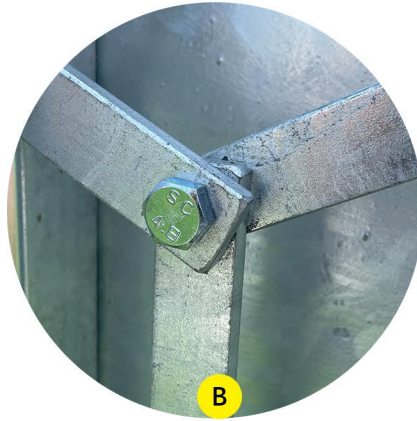

SMART CATTLE EQUIPMENT !

Basic Cattle Crush

Model CZ001

HDG

Features:

- 2880mm (L) Heavy duty headbail and rear headbail opener (Round tube)
- 1850mm (W) Both-sides operated slide gate
- 2200mm (H) Anti-backing bars as standard feature
- 720mm (IW) Reliable ratchet headbail locking mechanism
- Weight: 490kg Walk-through vet section
- Fully sheeted bottom side door on all gates to eliminate chance of leg injury
- Self-locking slam latch on all gates
- Headbail locking system to keep cattle restrained
- Hardened steel quadrant ratchet plate for headbail
- Weigh bar mounting plates to suit Tru-Test & Gallagher load bar ranges

SMART CATTLE EQUIPMENT !

Headbail

Side Gate

Slide Entry Gate

SMART CATTLE EQUIPMENT !

SMART CATTLE EQUIPMENT !

SMART CATTLE EQUIPMENT !

SMART CATTLE EQUIPMENT !

Headbail Control Lever

Feature:

Front and rear open/close headbail operation.

Entry Gate Open and Close

Feature:

Entry gate can be opened and closed at both side.

Steel Floor

Feature: