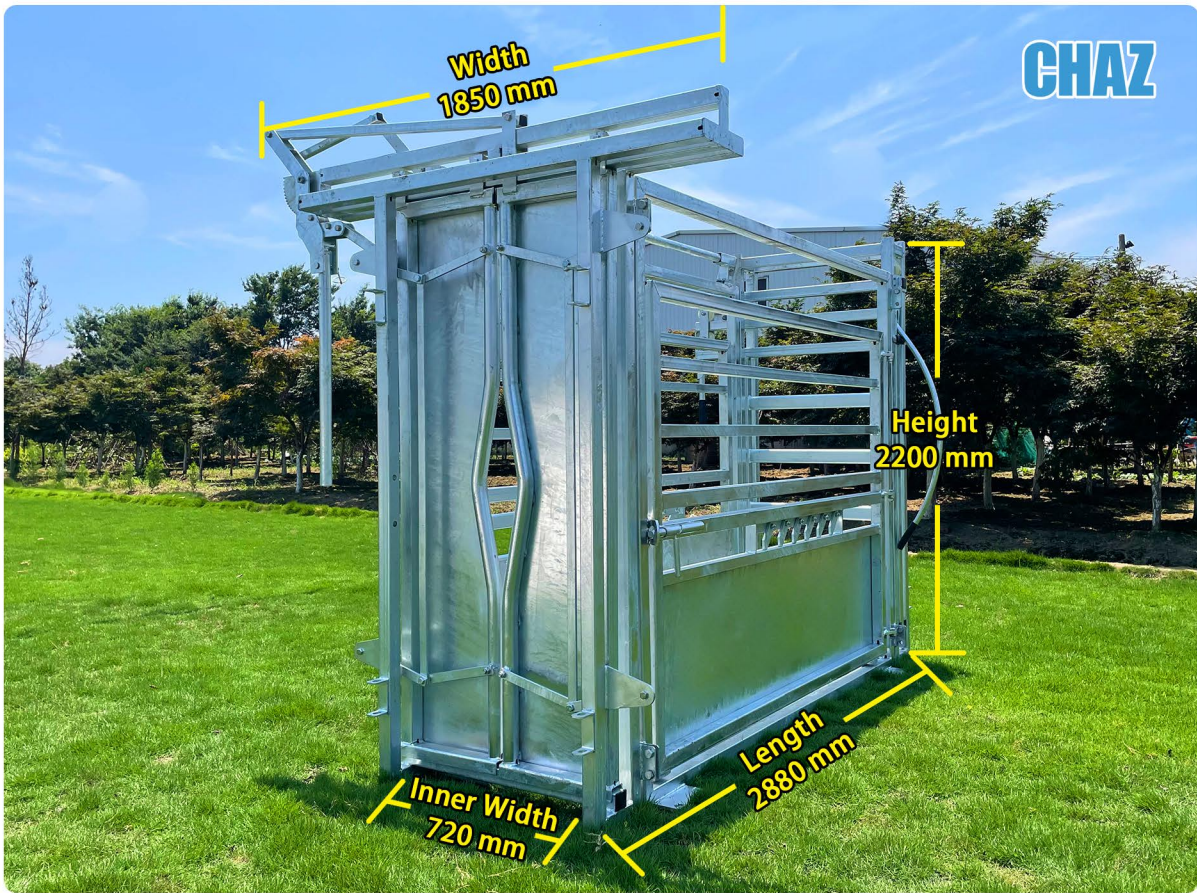

CHAZ Basic Cattle Crush

Model CZ001

www.cattle-crush.com

SMART CATTLE EQUIPMENT !

ABOUT US

CHAZ MACHINE- A reliable partner in the fight for quality and service. Established in 2012, CHANGZHOU CHAZ RUITONG MACHINERY CO., LTD is an agricultural and husbandry machinery manufacturer and supplier of cattle crush, hay saver, cattle loading ramp, car trailer and associated rural product into animal farming sector.

SMART CATTLE EQUIPMENT !

Basic Cattle Crush

Model CZ001

HDG

Features:

- 2880mm (L) Heavy duty headbail and rear headbail opener (Round tube)
- 1850mm (W) Both-sides operated slide gate
- 2200mm (H) Anti-backing bars as standard feature
- 720mm (IW) Reliable ratchet headbail locking mechanism
- Weight: 490kg Walk-through vet section
- Fully sheeted bottom side door on all gates to eliminate chance of leg injury
- Self-locking slam latch on all gates
- Headbail locking system to keep cattle restrained
- Hardened steel quadrant ratchet plate for headbail
- Weigh bar mounting plates to suit Tru-Test & Gallagher load bar ranges

Headbail Control Lever

Feature:

Front and rear open/close headbail operation.

Entry Gate Open and Close

Feature:

Entry gate can be opened and closed at both side.

Steel Floor

Feature: