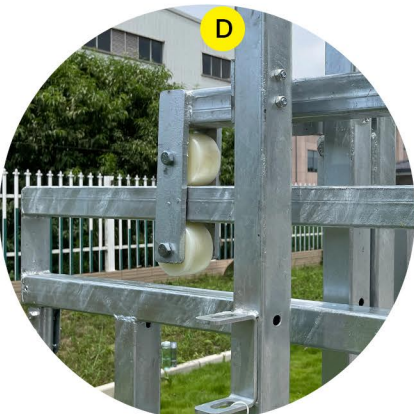

SMART CATTLE EQUIPMENT !

Basic Cattle Crush

Model CZ001

HDG

Features:

- 2880mm (L) Heavy duty headbail and rear headbail opener (Round tube)
- 1850mm (W) Both-sides operated slide gate
- 2200mm (H) Anti-backing bars as standard feature
- 720mm (IW) Reliable ratchet headbail locking mechanism
- Weight: 490kg Walk-through vet section
- Fully sheeted bottom side door on all gates to eliminate chance of leg injury
- Self-locking slam latch on all gates
- Headbail locking system to keep cattle restrained
- Hardened steel quadrant ratchet plate for headbail
- Weigh bar mounting plates to suit Tru-Test & Gallagher load bar ranges

SMART CATTLE EQUIPMENT !

Headbail

Side Gate

Slide Entry Gate

SMART CATTLE EQUIPMENT !

SMART CATTLE EQUIPMENT !

SMART CATTLE EQUIPMENT !

SMART CATTLE EQUIPMENT !

Headbail Control Lever

Feature:

Front and rear open/close headbail operation.

Entry Gate Open and Close

Feature:

Entry gate can be opened and closed at both side.

Steel Floor

Feature: