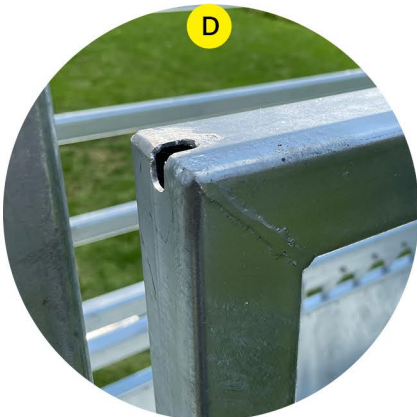

SMART CATTLE EQUIPMENT !

Basic Cattle Crush

Model CZ001

HDG

Features:

- 2880mm (L) Heavy duty headbail and rear headbail opener (Round tube)
- 1850mm (W) Both-sides operated slide gate
- 2200mm (H) Anti-backing bars as standard feature
- 720mm (IW) Reliable ratchet headbail locking mechanism
- Weight: 490kg Walk-through vet section
- Fully sheeted bottom side door on all gates to eliminate chance of leg injury
- Self-locking slam latch on all gates
- Headbail locking system to keep cattle restrained
- Hardened steel quadrant ratchet plate for headbail
- Weigh bar mounting plates to suit Tru-Test & Gallagher load bar ranges

SMART CATTLE EQUIPMENT !

Headbail

Side Gate

Slide Entry Gate

SMART CATTLE EQUIPMENT !

SMART CATTLE EQUIPMENT !

SMART CATTLE EQUIPMENT !

SMART CATTLE EQUIPMENT !

Headbail Control Lever

Feature:

Front and rear open/close headbail operation.

Entry Gate Open and Close

Feature:

Entry gate can be opened and closed at both side.

Steel Floor

Feature: