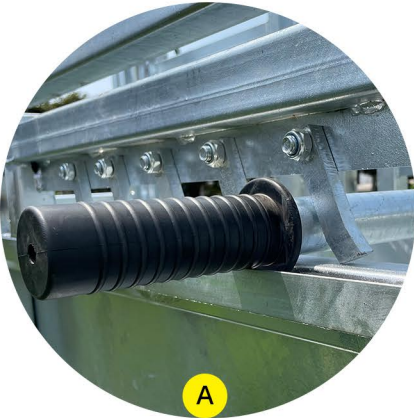

SMART CATTLE EQUIPMENT !