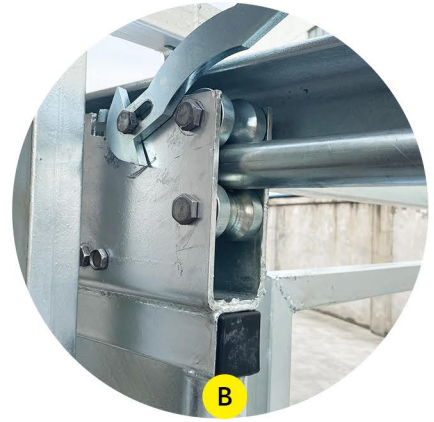

SMART CATTLE EQUIPMENT !

Basic Cattle Crush
Model CZ001 CL

HDG

Features:

- 2765mm (L) Heavy duty headbail and rear headbail opener (Round tube)
- 1370mm (W) Headbail open and close is very quiet, will not scare the cattle
- 2200mm (H) Both-sides operated slide gate
- 720mm (IW) Anti-backing bars as standard feature
- Weight: 510kg Walk-through vet section
- Fully sheeted bottom side door on all gates to eliminate chance of leg injury
- Self-locking slam latch on all gates
- Headbail locking system to keep cattle restrained
- Weigh bar mounting plates to suit Tru-Test & Gallagher load bar ranges

Open

SMART CATTLE EQUIPMENT !

Headbail Lock

Entry Gate Control Bar (Offside)

Entry Gate Control Bar (Nearside)

Manual Headbail

Self-locking Slam Latch

Side Gate

SMART CATTLE EQUIPMENT !

SMART CATTLE EQUIPMENT !

SMART CATTLE EQUIPMENT !

Headbail Control Lever

Feature:

The control lever can be moved from front to rear along the bar. The headbail can be operated at both front and rear.

Entry Gate Open and Close

Feature:

Entry gate can be opened and closed at both side.

Steel Floor

Feature:

Anti-slip
Optional

CHAZ

ORDER NOW!