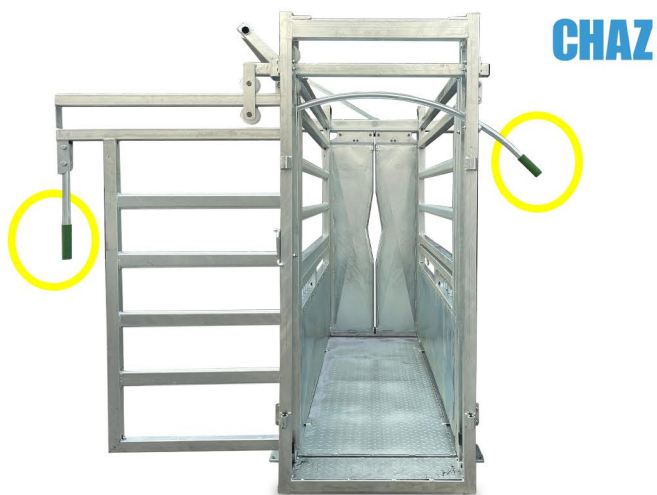

SMART CATTLE EQUIPMENT !

Basic Cattle Crush
Model CZ001 CL

HDG

Features:

- 2765mm (L) Heavy duty headbail and rear headbail opener (Round tube)
- 1370mm (W) Headbail open and close is very quiet, will not scare the cattle
- 2200mm (H) Both-sides operated slide gate
- 720mm (IW) Anti-backing bars as standard feature
- Weight: 510kg Walk-through vet section
- Fully sheeted bottom side door on all gates to eliminate chance of leg injury
- Self-locking slam latch on all gates
- Headbail locking system to keep cattle restrained
- Weigh bar mounting plates to suit Tru-Test & Gallagher load bar ranges

Open

SMART CATTLE EQUIPMENT !

Headbail Lock

Entry Gate Control Bar (Offside)

Entry Gate Control Bar (Nearside)

Manual Headbail

Self-locking Slam Latch

Side Gate

SMART CATTLE EQUIPMENT !

SMART CATTLE EQUIPMENT !

SMART CATTLE EQUIPMENT !

Headbail Control Lever

Feature:

The control lever can be moved from front to rear along the bar. The headbail can be operated at both front and rear.

Entry Gate Open and Close

Feature:

Entry gate can be opened and closed at both side.

Steel Floor

Feature:

Anti-slip
Optional

CHAZ

ORDER NOW!