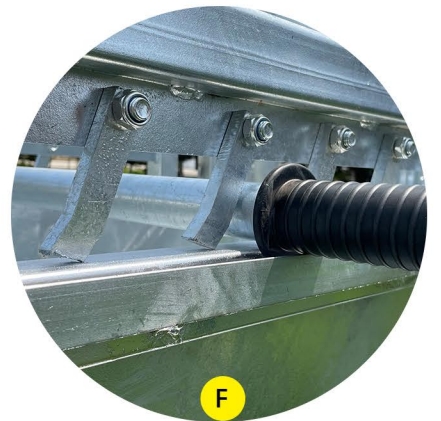

SMART CATTLE EQUIPMENT !

Basic Cattle Crush
Model CZ001 CL

HDG

Features:

- 2765mm (L) Heavy duty headbail and rear headbail opener (Round tube)
- 1370mm (W) Headbail open and close is very quiet, will not scare the cattle
- 2200mm (H) Both-sides operated slide gate
- 720mm (IW) Anti-backing bars as standard feature
- Weight: 510kg Walk-through vet section
- Fully sheeted bottom side door on all gates to eliminate chance of leg injury
- Self-locking slam latch on all gates
- Headbail locking system to keep cattle restrained
- Weigh bar mounting plates to suit Tru-Test & Gallagher load bar ranges

Open

SMART CATTLE EQUIPMENT !

Headbail Lock

Entry Gate Control Bar (Offside)

Entry Gate Control Bar (Nearside)

Manual Headbail

Self-locking Slam Latch

Side Gate

SMART CATTLE EQUIPMENT !

SMART CATTLE EQUIPMENT !

SMART CATTLE EQUIPMENT !

Headbail Control Lever

Feature:

The control lever can be moved from front to rear along the bar. The headbail can be operated at both front and rear.