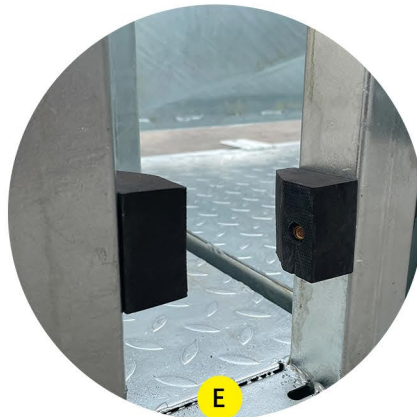

SMART CATTLE EQUIPMENT !

Basic Cattle Crush
Model CZ001 CL

HDG

Features:

- 2765mm (L) Heavy duty headbail and rear headbail opener (Round tube)
- 1370mm (W) Headbail open and close is very quiet, will not scare the cattle
- 2200mm (H) Both-sides operated slide gate
- 720mm (IW) Anti-backing bars as standard feature
- Weight: 510kg Walk-through vet section
- Fully sheeted bottom side door on all gates to eliminate chance of leg injury
- Self-locking slam latch on all gates
- Headbail locking system to keep cattle restrained
- Weigh bar mounting plates to suit Tru-Test & Gallagher load bar ranges

Open

SMART CATTLE EQUIPMENT !

Headbail Lock

Entry Gate Control Bar (Offside)

Entry Gate Control Bar (Nearside)

Manual Headbail

Self-locking Slam Latch

Side Gate

SMART CATTLE EQUIPMENT !

SMART CATTLE EQUIPMENT !

SMART CATTLE EQUIPMENT !

Headbail Control Lever

Feature:

The control lever can be moved from front to rear along the bar. The headbail can be operated at both front and rear.

Entry Gate Open and Close

Feature:

Entry gate can be opened and closed at both side.

Steel Floor

Feature:

Anti-slip
Optional

CHAZ

ORDER NOW!