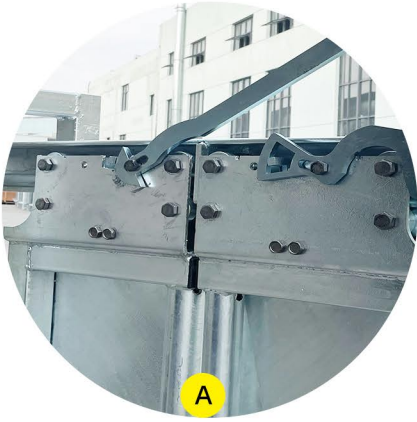

SMART CATTLE EQUIPMENT !

Basic Cattle Crush
Model CZ001 CL

HDG

Features:

- 2765mm (L) Heavy duty headbail and rear headbail opener (Round tube)
- 1370mm (W) Headbail open and close is very quiet, will not scare the cattle
- 2200mm (H) Both-sides operated slide gate
- 720mm (IW) Anti-backing bars as standard feature
- Weight: 510kg Walk-through vet section
- Fully sheeted bottom side door on all gates to eliminate chance of leg injury
- Self-locking slam latch on all gates
- Headbail locking system to keep cattle restrained
- Weigh bar mounting plates to suit Tru-Test & Gallagher load bar ranges

Open

SMART CATTLE EQUIPMENT !

Headbail Lock

Entry Gate Control Bar (Offside)

Entry Gate Control Bar (Nearside)

Manual Headbail

Self-locking Slam Latch

Side Gate

SMART CATTLE EQUIPMENT !

SMART CATTLE EQUIPMENT !

SMART CATTLE EQUIPMENT !

Headbail Control Lever

Feature:

The control lever can be moved from front to rear along the bar. The headbail can be operated at both front and rear.

Entry Gate Open and Close

Feature:

Entry gate can be opened and closed at both side.

Steel Floor

Feature:

Anti-slip
Optional

CHAZ

ORDER NOW!