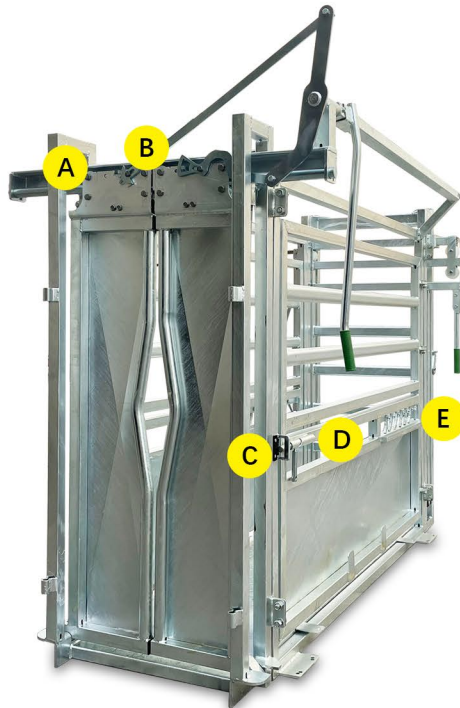

SMART CATTLE EQUIPMENT !

Basic Cattle Crush
Model CZ001 CL

HDG

Features:

- 2765mm (L) Heavy duty headbail and rear headbail opener (Round tube)
- 1370mm (W) Headbail open and close is very quiet, will not scare the cattle
- 2200mm (H) Both-sides operated slide gate
- 720mm (IW) Anti-backing bars as standard feature
- Weight: 510kg Walk-through vet section
- Fully sheeted bottom side door on all gates to eliminate chance of leg injury
- Self-locking slam latch on all gates
- Headbail locking system to keep cattle restrained
- Weigh bar mounting plates to suit Tru-Test & Gallagher load bar ranges

Open

SMART CATTLE EQUIPMENT !

Headbail Lock

Entry Gate Control Bar (Offside)

Entry Gate Control Bar (Nearside)

Manual Headbail

Self-locking Slam Latch

Side Gate

SMART CATTLE EQUIPMENT !

SMART CATTLE EQUIPMENT !

SMART CATTLE EQUIPMENT !

Headbail Control Lever

Feature:

The control lever can be moved from front to rear along the bar. The headbail can be operated at both front and rear.

Entry Gate Open and Close

Feature:

Entry gate can be opened and closed at both side.

Steel Floor

Feature:

Anti-slip
Optional

CHAZ

ORDER NOW!