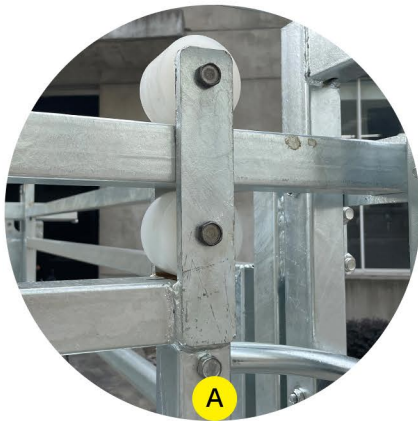

SMART CATTLE EQUIPMENT !

Basic Cattle Crush
Model CZ001 CL

HDG

Features:

- 2765mm (L) Heavy duty headbail and rear headbail opener (Round tube)
- 1370mm (W) Headbail open and close is very quiet, will not scare the cattle
- 2200mm (H) Both-sides operated slide gate
- 720mm (IW) Anti-backing bars as standard feature
- Weight: 510kg Walk-through vet section
- Fully sheeted bottom side door on all gates to eliminate chance of leg injury
- Self-locking slam latch on all gates
- Headbail locking system to keep cattle restrained
- Weigh bar mounting plates to suit Tru-Test & Gallagher load bar ranges

Open

SMART CATTLE EQUIPMENT !

Headbail Lock

Entry Gate Control Bar (Offside)

Entry Gate Control Bar (Nearside)

Manual Headbail

Self-locking Slam Latch

Side Gate

SMART CATTLE EQUIPMENT !

SMART CATTLE EQUIPMENT !

SMART CATTLE EQUIPMENT !

Headbail Control Lever

Feature:

The control lever can be moved from front to rear along the bar. The headbail can be operated at both front and rear.

Entry Gate Open and Close

Feature:

Entry gate can be opened and closed at both side.

Steel Floor

Feature:

Anti-slip
Optional

CHAZ

ORDER NOW!