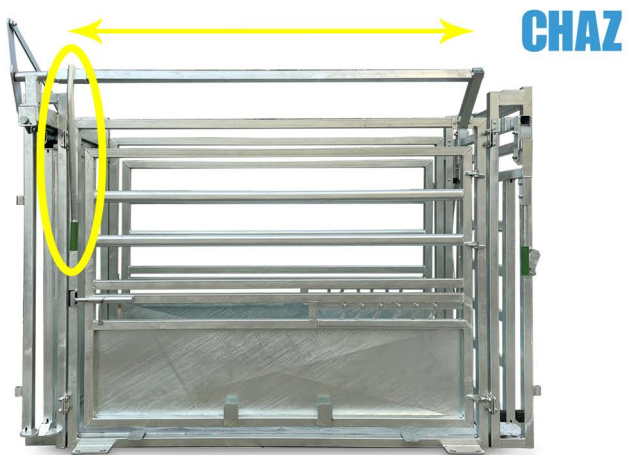

SMART CATTLE EQUIPMENT !

Basic Cattle Crush
Model CZ001 CL

HDG

Features:

- 2765mm (L) Heavy duty headbail and rear headbail opener (Round tube)
- 1370mm (W) Headbail open and close is very quiet, will not scare the cattle
- 2200mm (H) Both-sides operated slide gate
- 720mm (IW) Anti-backing bars as standard feature
- Weight: 510kg Walk-through vet section
- Fully sheeted bottom side door on all gates to eliminate chance of leg injury
- Self-locking slam latch on all gates
- Headbail locking system to keep cattle restrained
- Weigh bar mounting plates to suit Tru-Test & Gallagher load bar ranges

Open

SMART CATTLE EQUIPMENT !

Headbail Lock

Entry Gate Control Bar (Offside)

Entry Gate Control Bar (Nearside)

Manual Headbail

Self-locking Slam Latch

Side Gate

SMART CATTLE EQUIPMENT !

SMART CATTLE EQUIPMENT !

SMART CATTLE EQUIPMENT !

Headbail Control Lever

Feature:

The control lever can be moved from front to rear along the bar. The headbail can be operated at both front and rear.

Entry Gate Open and Close

Feature:

Entry gate can be opened and closed at both side.

Steel Floor

Feature:

Anti-slip
Optional

CHAZ

ORDER NOW!