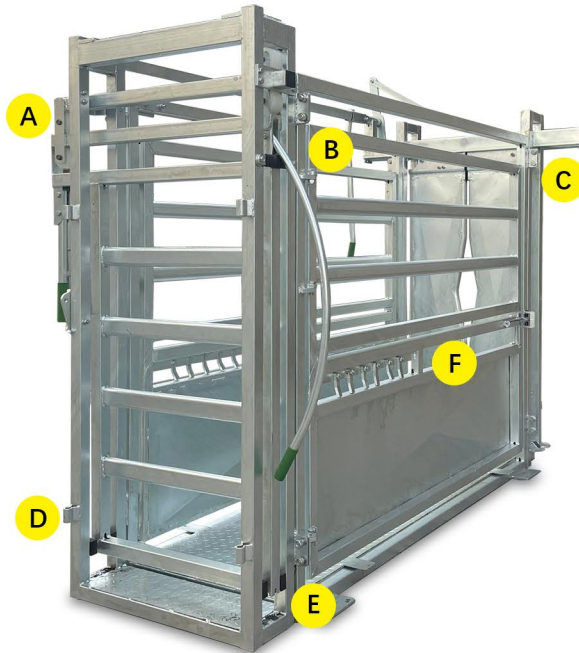

SMART CATTLE EQUIPMENT !

Basic Cattle Crush
Model CZ001 CL

HDG

Features:

- 2765mm (L) Heavy duty headbail and rear headbail opener (Round tube)
- 1370mm (W) Headbail open and close is very quiet, will not scare the cattle
- 2200mm (H) Both-sides operated slide gate
- 720mm (IW) Anti-backing bars as standard feature
- Weight: 510kg Walk-through vet section
- Fully sheeted bottom side door on all gates to eliminate chance of leg injury
- Self-locking slam latch on all gates
- Headbail locking system to keep cattle restrained
- Weigh bar mounting plates to suit Tru-Test & Gallagher load bar ranges

Open

SMART CATTLE EQUIPMENT !

Headbail Lock

Entry Gate Control Bar (Offside)

Entry Gate Control Bar (Nearside)

Manual Headbail

Self-locking Slam Latch

Side Gate

SMART CATTLE EQUIPMENT !

SMART CATTLE EQUIPMENT !

SMART CATTLE EQUIPMENT !

Headbail Control Lever

Feature:

The control lever can be moved from front to rear along the bar. The headbail can be operated at both front and rear.

Entry Gate Open and Close

Feature:

Entry gate can be opened and closed at both side.

Steel Floor

Feature:

Anti-slip
Optional

CHAZ

ORDER NOW!