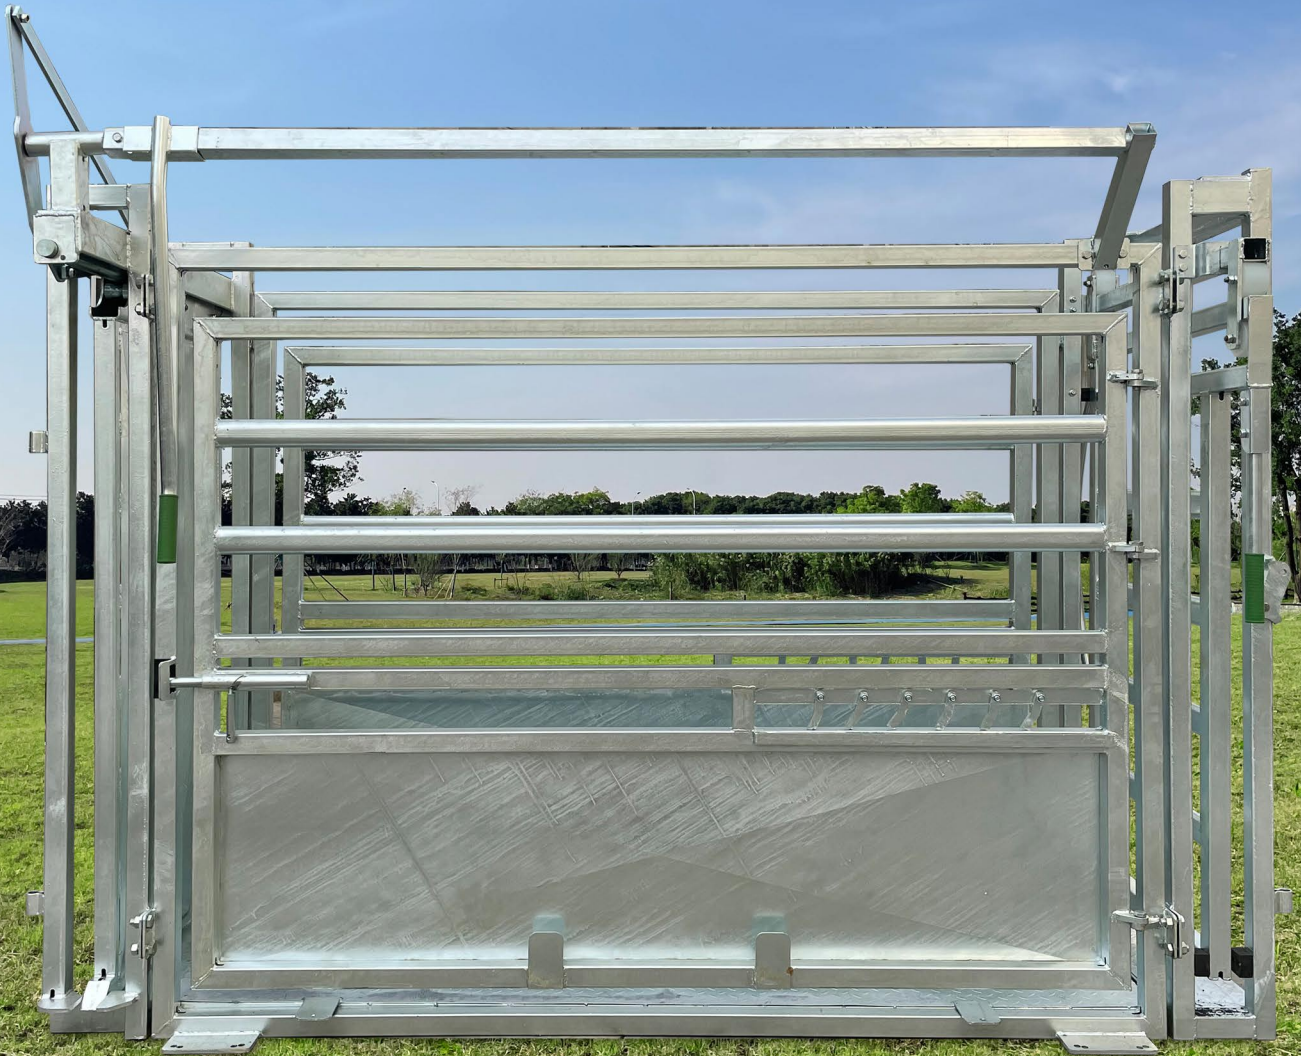

CHAZ Basic Model CZ001 CL Cattle Crush

www.cattle-crush.com

SMART CATTLE EQUIPMENT !

ABOUT US

CHAZ MACHINE- A reliable partner in the fight for quality and service. Established in 2012, CHANGZHOU CHAZ RUITONG MACHINERY CO., LTD is an agricultural and husbandry machinery manufacturer and supplier of cattle crush, hay saver, cattle loading ramp, car trailer and associated rural product into animal farming sector.

SMART CATTLE EQUIPMENT !

Basic Cattle Crush
Model CZ001 CL

HDG

Features:

- 2765mm (L) Heavy duty headbail and rear headbail opener (Round tube)
- 1370mm (W) Headbail open and close is very quiet, will not scare the cattle
- 2200mm (H) Both-sides operated slide gate
- 720mm (IW) Anti-backing bars as standard feature
- Weight: 510kg Walk-through vet section
- Fully sheeted bottom side door on all gates to eliminate chance of leg injury
- Self-locking slam latch on all gates
- Headbail locking system to keep cattle restrained
- Weigh bar mounting plates to suit Tru-Test & Gallagher load bar ranges

SMART CATTLE EQUIPMENT !

SMART CATTLE EQUIPMENT !

SMART CATTLE EQUIPMENT !

Headbail Control Lever

Feature:

The control lever can be moved from front to rear along the bar. The headbail can be operated at both front and rear.

Entry Gate Open and Close

Feature:

Entry gate can be opened and closed at both side.

Steel Floor

Feature:

Anti-slip
Optional

CHAZ

ORDER NOW!