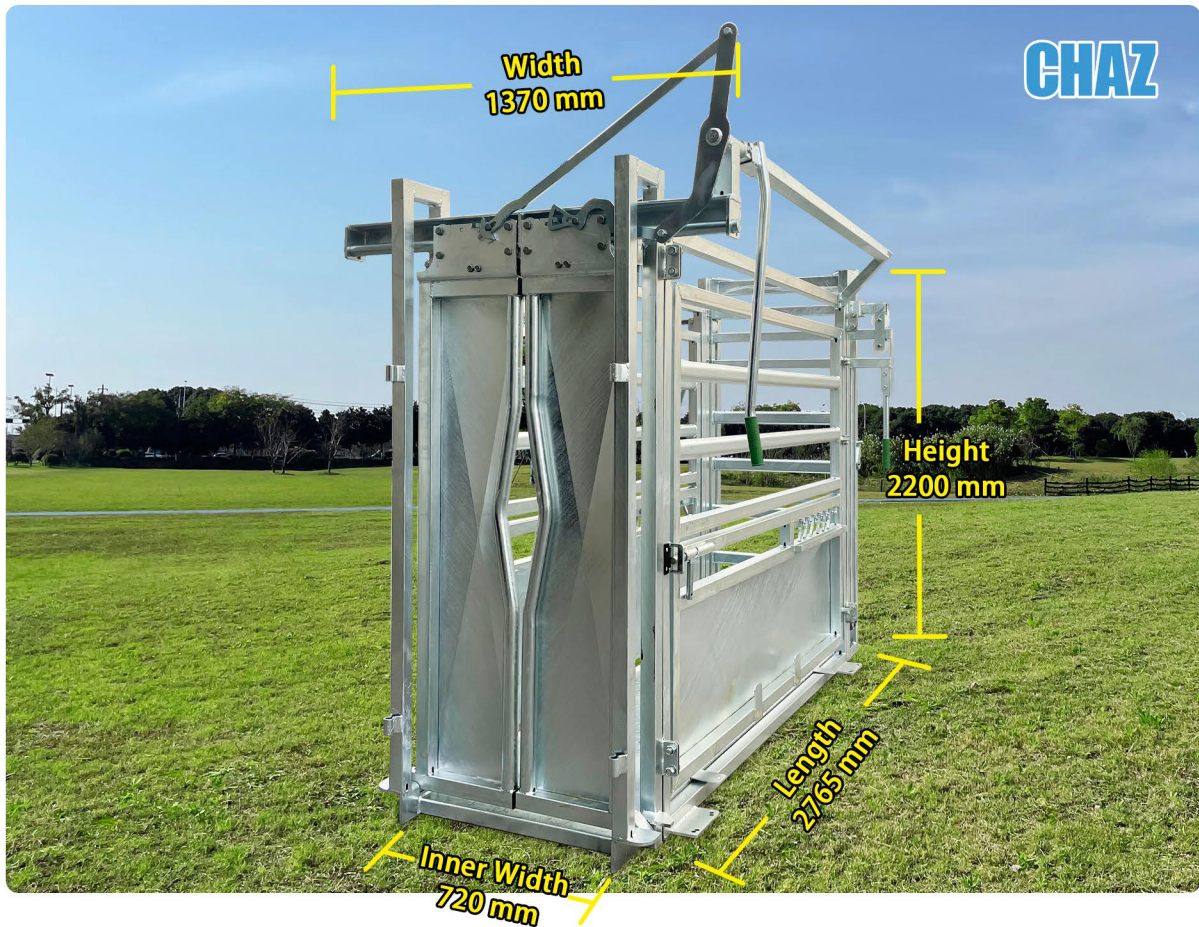

CHAZ Basic Model CZ001 CL Cattle Crush

www.cattle-crush.com

SMART CATTLE EQUIPMENT !

ABOUT US

CHAZ MACHINE- A reliable partner in the fight for quality and service. Established in 2012, CHANGZHOU CHAZ RUITONG MACHINERY CO., LTD is an agricultural and husbandry machinery manufacturer and supplier of cattle crush, hay saver, cattle loading ramp, car trailer and associated rural product into animal farming sector.

SMART CATTLE EQUIPMENT !

Basic Cattle Crush
Model CZ001 CL

HDG

Features:

- 2765mm (L) Heavy duty headbail and rear headbail opener (Round tube)
- 1370mm (W) Headbail open and close is very quiet, will not scare the cattle
- 2200mm (H) Both-sides operated slide gate
- 720mm (IW) Anti-backing bars as standard feature
- Weight: 510kg Walk-through vet section
- Fully sheeted bottom side door on all gates to eliminate chance of leg injury
- Self-locking slam latch on all gates
- Headbail locking system to keep cattle restrained
- Weigh bar mounting plates to suit Tru-Test & Gallagher load bar ranges

SMART CATTLE EQUIPMENT !

SMART CATTLE EQUIPMENT !

SMART CATTLE EQUIPMENT !

Headbail Control Lever

Feature:

The control lever can be moved from front to rear along the bar. The headbail can be operated at both front and rear.

Entry Gate Open and Close

Feature:

Entry gate can be opened and closed at both side.

Steel Floor

Feature:

Anti-slip
Optional

CHAZ

ORDER NOW!